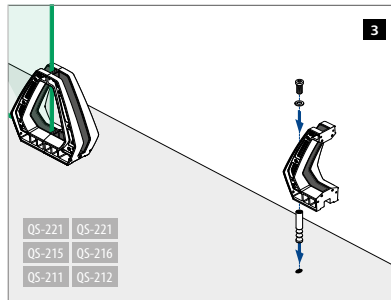

EASY GLASS® AIR - Base glass clamps

Q-INFO MOD 6500