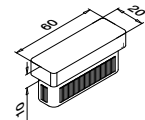

MOD 5727 - EASY HIT®

316

OUTDOOR

14.5727.262.12	60 x 20 x 2,0	2

International Design
Model Protection