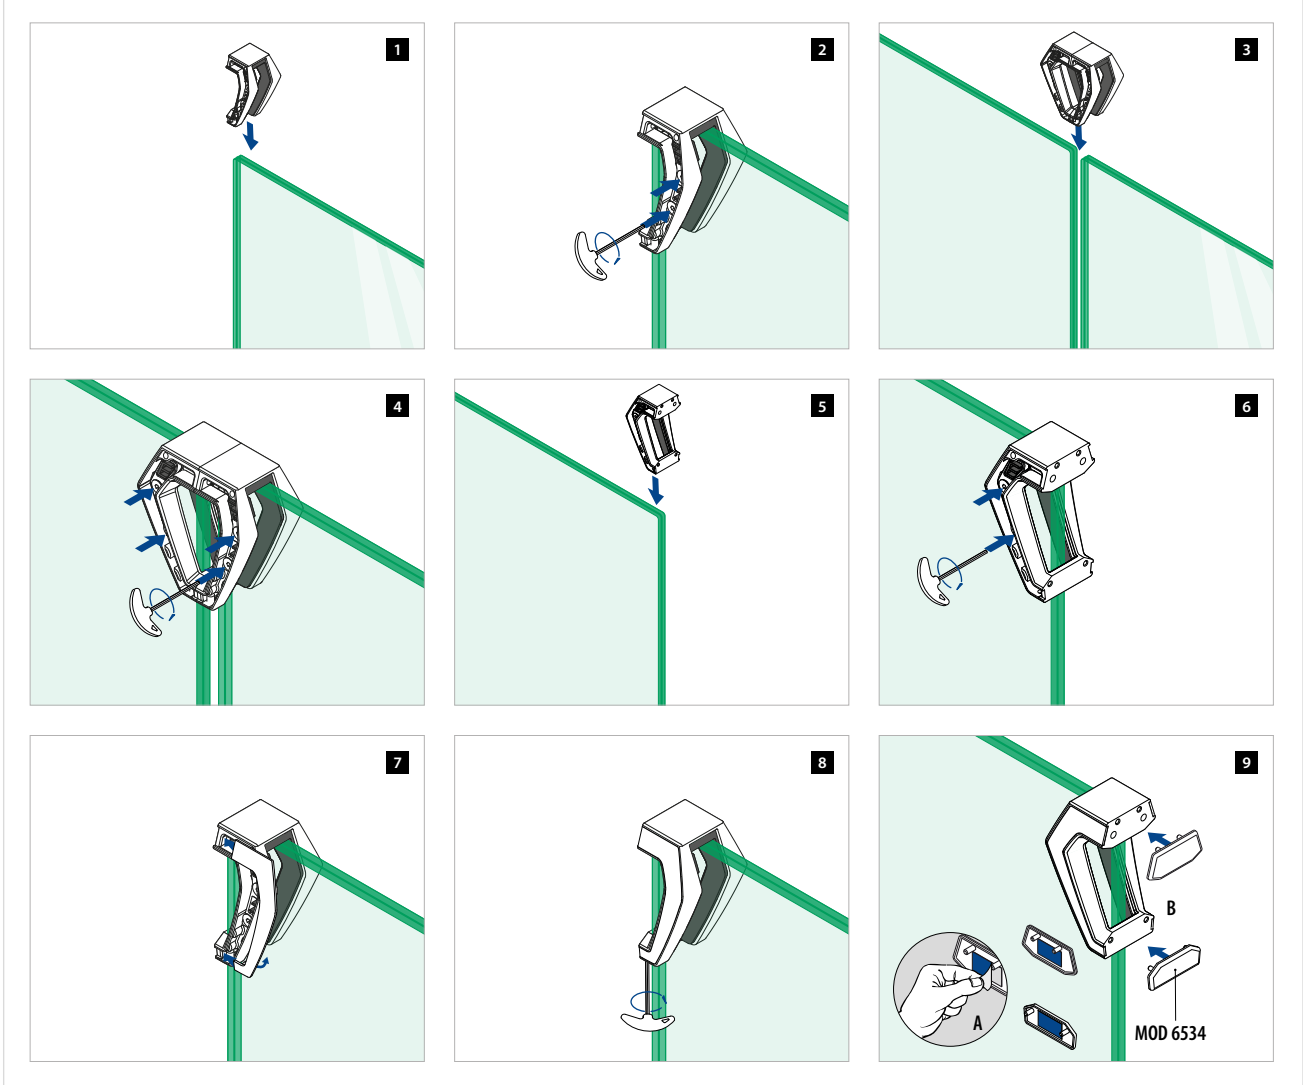

### EASY GLASS® AIR - End fittings for glass connectors

Applicable left / right

Set 2x2

#### MOD 6534

316

OUTDOOR

14.6534.700.02

1 set

International Design  
Model Protection

EASY GLASS® AIR - Glass connectors

Q-INFO MOD 6501