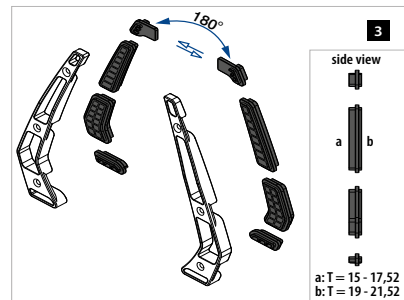

Q-INFO MOD 6500