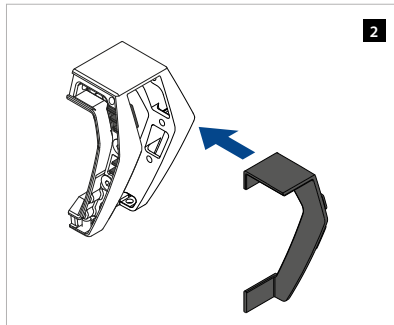

Applicable left / right

Set (2x)

MOD 6501

316

OUTDOOR

14.6501.100.02

Q5-13

1 set

NEW

DESIGN product

International Design
Model Protection

Accessories

Fixing materials

MOD 0670 - DIN 7991

316

OUTDOOR

95.0670.520.14

Q5

Q5-13

Q

Q-3

d

M5

L

20

50

Q-INFO

MOD 6501.100

1

2

3

4

5

6

7

8

Q5-13