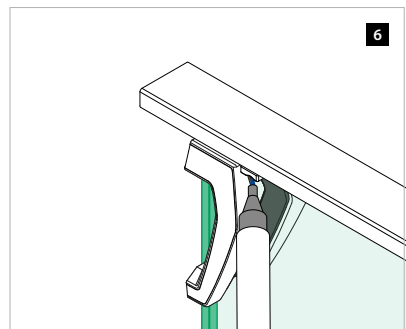

Applicable left / right

Set (2x)

MOD 6501

316

OUTDOOR

14.6501.100.02

Q5-13

1 set

NEW

DESIGN product

International Design
Model Protection

Accessories

Fixing materials

MOD 0670 - DIN 7991

316

OUTDOOR

95.0670.520.14

Q5

Q5-13

Q

Q-3

d

M5

L

20

50

Q-INFO

MOD 6501.100

1

2

3

4

5

6

7

8

Q5-13