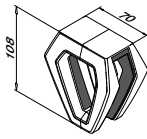

Railing bases

SATIN / GLASS BEAD BLASTED

EASY GLASS® AIR - Glass connectors