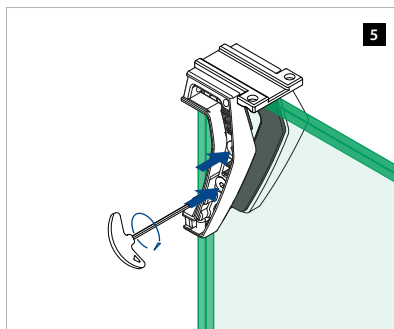

Applicable left / right

Set (2x)

MOD 6501

316

OUTDOOR

14.6501.100.02

Q5-13

1 set

NEW

DESIGN product

International Design
Model Protection

Accessories

Fixing materials

MOD 0670 - DIN 7991

316

OUTDOOR

95.0670.520.14

Q5

Q5-13

Q

Q-3

d

M5

L

20

50

Q-INFO

MOD 6501.100

1

2

3

4

5

6

7

8

Q5-13