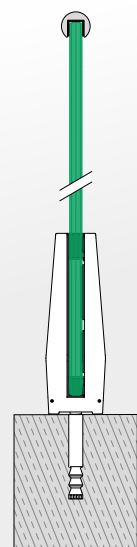

## Your benefits

- Distinctive:** Unique, cutting-edge elegance gives the system a signature feature
- Transparent:** Matching base glass clamps and connectors that maximise views
- Easy:** All mounting work takes place inside the balustrade
- Safe:** Resists linear line loads of up to 1 kN/m
- Versatile:** Suitable for glass 15 mm to 21.52 mm thick
- Consistent:** Top glass connectors create a perfect glass line
- Flexible:** Base glass clamp can be halved for end solutions; additional handrail adapters and end caps available

**Make it even more exceptional.** Choose from 4 design options.

**Easy Glass Air**

**Easy Glass Air**  
with glass connector

**Easy Glass Air**  
with glass connector -  
handrail adapter - handrail

**Easy Glass Air**  
with cap rail / u-profile /  
edge protection