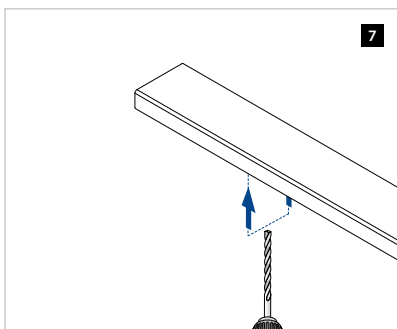

Applicable left / right

Set (2x)

MOD 6501

316

OUTDOOR

14.6501.100.02

Q5-13

1 set

NEW

DESIGN product

International Design
Model Protection

Accessories

Fixing materials

MOD 0670 - DIN 7991

316

OUTDOOR

95.0670.520.14

Q5

Q5-13

Q

Q-3

d

M5

L

20

50

Q-INFO

MOD 6501.100

1

2

3

4

5

6

7

8

Q5-13