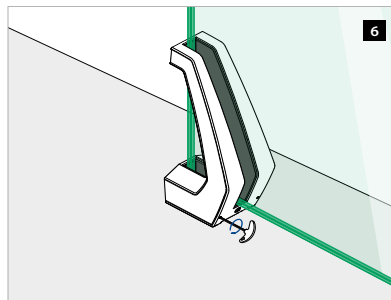

EASY GLASS® AIR - Base glass clamps

Q-INFO MOD 6500