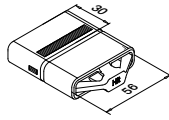

## MOD 4925 / 4900

316

OUTDOOR

14.4925.262.12	60 x 20 x 2,0	L = 2500 mm
14.4900.262.12	60 x 20 x 2,0	L = 5000 mm

International Design  
Model Protection

**PREFIX** We can cut this article according to your specification of length and angle of cut. Contact us for details.

## MOD 5792 - EASY HIT®

316

OUTDOOR

14.5792.262.00	for 60 x 20 x 2,0	2
----------------	-------------------	---

International Design  
Model Protection