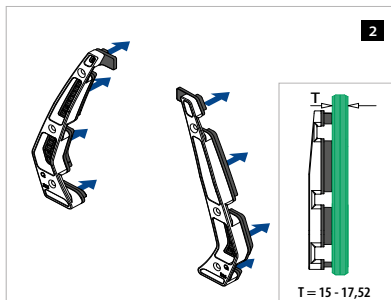

Q-INFO MOD 6500