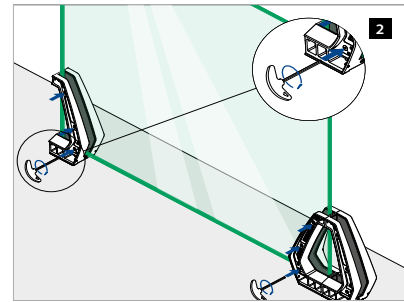

EASY GLASS® AIR - Base glass clamps

Q-INFO MOD 6500