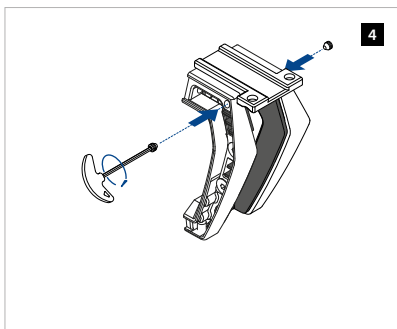

Applicable left / right

Set (2x)

MOD 6501

316

OUTDOOR

14.6501.100.02

Q5-13

1 set

NEW

DESIGN product

International Design
Model Protection

Accessories

Fixing materials

MOD 0670 - DIN 7991

316

OUTDOOR

95.0670.520.14

Q5

Q5-13

Q

Q-3

d

M5

L

20

50

Q-INFO

MOD 6501.100

1

2

3

4

5

6

7

8

Q5-13