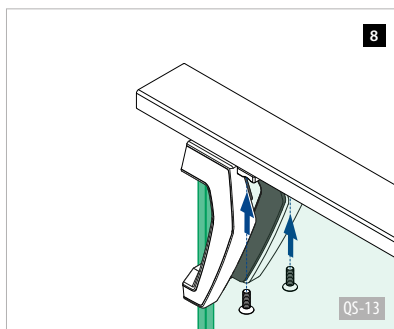

Applicable left / right

Set (2x)

MOD 6501

316

OUTDOOR

14.6501.100.02

Q5-13

1 set

NEW

DESIGN product

International Design
Model Protection

Accessories

Fixing materials

MOD 0670 - DIN 7991

316

OUTDOOR

95.0670.520.14

Q5

Q5-13

Q

Q-3

d

M5

L

20

50

Q-INFO

MOD 6501.100

1

2

3

4

5

6

7

8

Q5-13