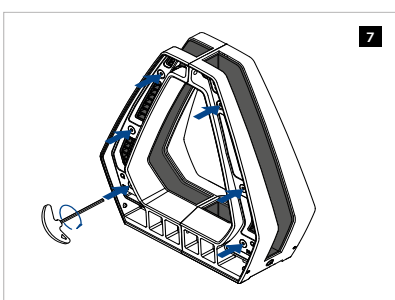

Q-INFO MOD 6500