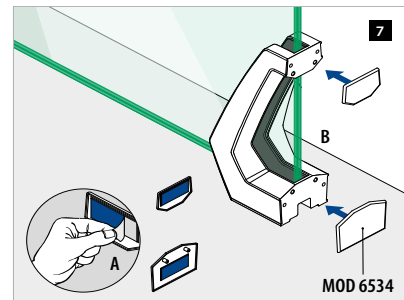

EASY GLASS® AIR - Base glass clamps

Q-INFO MOD 6500