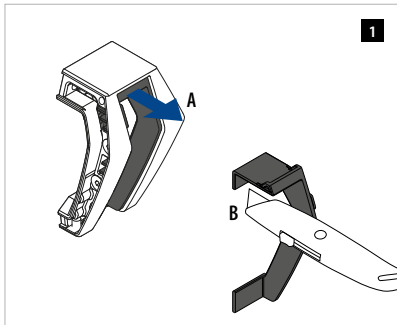

Applicable left / right

Set (2x)

MOD 6501

316

OUTDOOR

14.6501.100.02

Q5-13

1 set

NEW

DESIGN product

International Design
Model Protection

Accessories

Fixing materials

MOD 0670 - DIN 7991

316

OUTDOOR

95.0670.520.14

Q5

Q5-13

Q

Q-3

d

M5

L

20

50

Q-INFO

MOD 6501.100

1