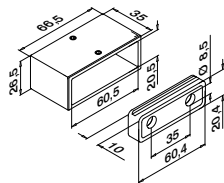

## MOD 4925 / 4900

316

OUTDOOR

14.4925.262.12	60 x 20 x 2,0	L = 2500 mm
14.4900.262.12	60 x 20 x 2,0	L = 5000 mm

International Design  
Model Protection

**PREFIX** We can cut this article according to your specification of length and angle of cut. Contact us for details.

## MOD 5792 - EASY HIT®

316

OUTDOOR

14.5792.262.00	for 60 x 20 x 2,0	2
----------------	-------------------	---

International Design  
Model Protection