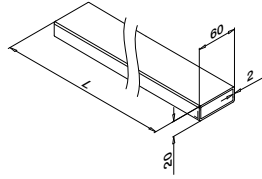

## MOD 4925 / 4900

316

OUTDOOR

14.4925.262.12	60 x 20 x 2,0	L = 2500 mm
14.4900.262.12	60 x 20 x 2,0	L = 5000 mm

International Design  
Model Protection

**PREFIX** We can cut this article according to your specification of length and angle of cut. Contact us for details.