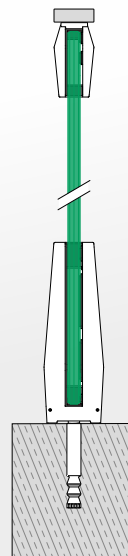

## Your benefits

- Distinctive:** Unique, cutting-edge elegance gives the system a signature feature
- Transparent:** Matching base glass clamps and connectors that maximise views
- Easy:** All mounting work takes place inside the balustrade
- Safe:** Resists linear line loads of up to 1 kN/m
- Versatile:** Suitable for glass 15 mm to 21.52 mm thick
- Consistent:** Top glass connectors create a perfect glass line
- Flexible:** Base glass clamp can be halved for end solutions; additional handrail adapters and end caps available

**Make it even more exceptional.** Choose from 4 design options.

**Easy Glass Air**

**Easy Glass Air**  
with glass connector

**Easy Glass Air**  
with glass connector -  
handrail adapter - handrail

**Easy Glass Air**  
with cap rail / u-profile /  
edge protection