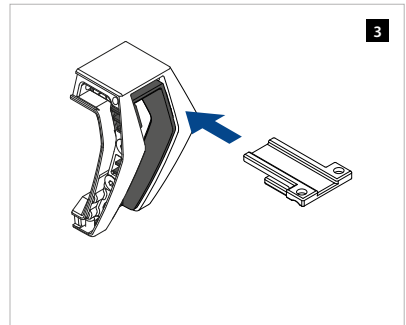

Applicable left / right

Set (2x)

MOD 6501

316

OUTDOOR

14.6501.100.02

Q5-13

1 set

NEW

DESIGN product

International Design
Model Protection

Accessories

Fixing materials

MOD 0670 - DIN 7991

316

OUTDOOR

95.0670.520.14

Q5

Q5-13

Q

Q-3

d

M5

L

20

50

Q-INFO

MOD 6501.100

1

2

3

4

5

6

7

8

Q5-13