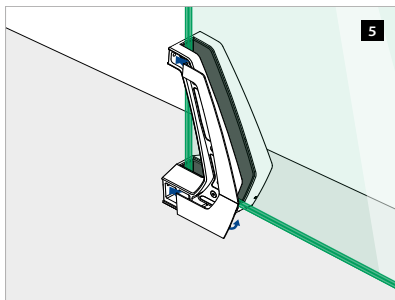

EASY GLASS® AIR - Base glass clamps

Q-INFO MOD 6500