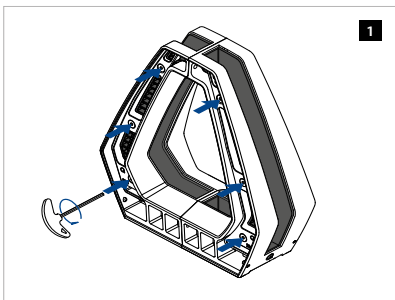

Q-INFO MOD 6500