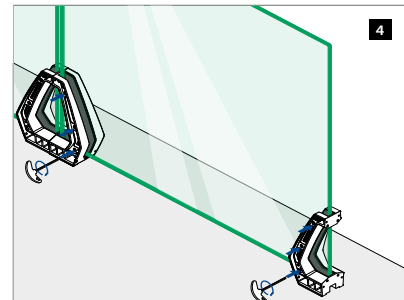

EASY GLASS® AIR - Base glass clamps

Q-INFO MOD 6500