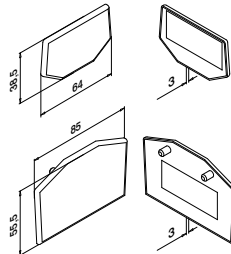

Railing bases

GLASS BEAD BLASTED

### EASY GLASS® AIR - End fittings for glass connectors

Applicable left / right

Set 2x2