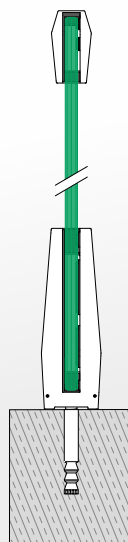

## Your benefits

- Distinctive:** Unique, cutting-edge elegance gives the system a signature feature
- Transparent:** Matching base glass clamps and connectors that maximise views
- Easy:** All mounting work takes place inside the balustrade
- Safe:** Resists linear line loads of up to 1 kN/m
- Versatile:** Suitable for glass 15 mm to 21.52 mm thick
- Consistent:** Top glass connectors create a perfect glass line
- Flexible:** Base glass clamp can be halved for end solutions; additional handrail adapters and end caps available

**Make it even more exceptional.** Choose from 4 design options.

**Easy Glass Air**

**Easy Glass Air**  
with glass connector

**Easy Glass Air**  
with glass connector -  
handrail adapter - handrail

**Easy Glass Air**  
with cap rail / u-profile /  
edge protection