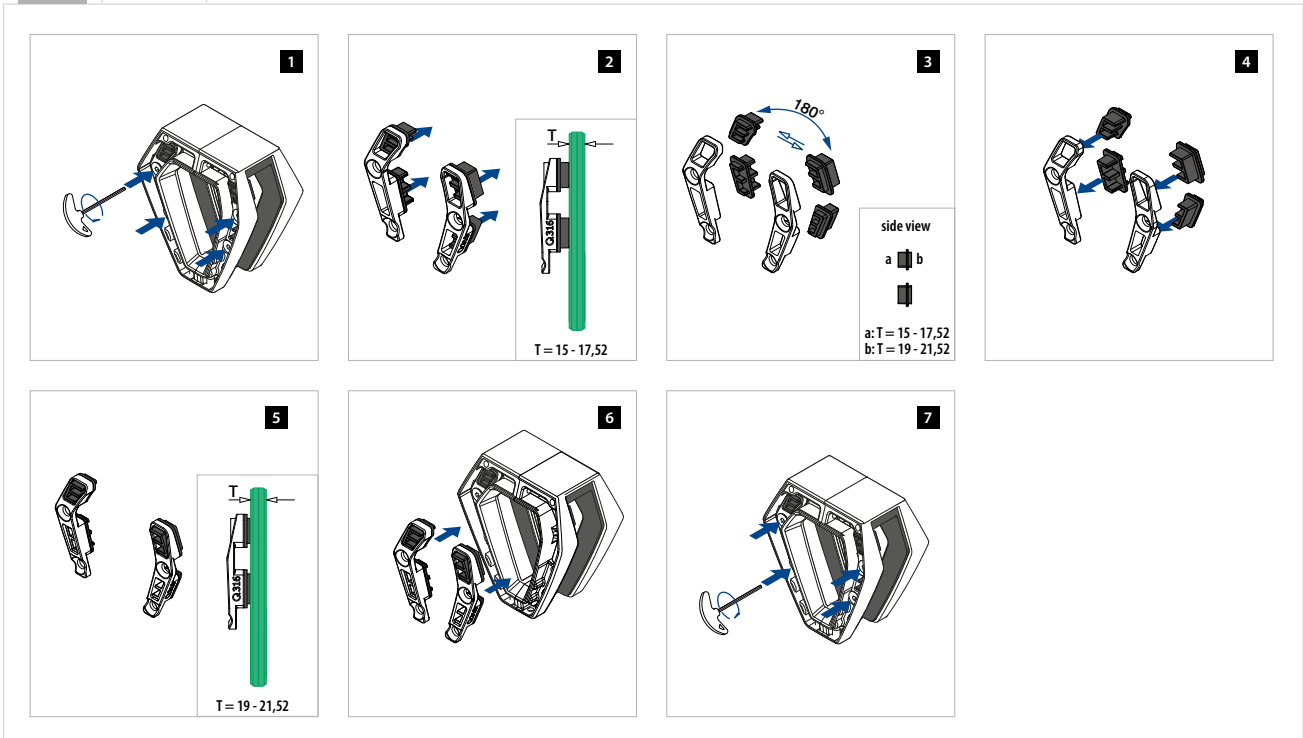

Q-INFO MOD 6501