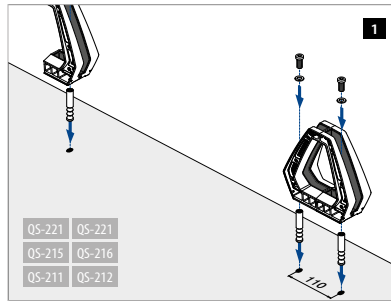

EASY GLASS® AIR - Base glass clamps

Q-INFO MOD 6500