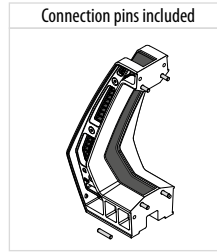

## Your benefits

- Distinctive:** Unique, cutting-edge elegance gives the system a signature feature
- Transparent:** Matching base glass clamps and connectors that maximise views
- Easy:** All mounting work takes place inside the balustrade
- Safe:** Resists linear line loads of up to 1 kN/m
- Versatile:** Suitable for glass 15 mm to 21.52 mm thick
- Consistent:** Top glass connectors create a perfect glass line
- Flexible:** Base glass clamp can be halved for end solutions; additional handrail adapters and end caps available

**Make it even more exceptional.** Choose from 4 design options.

**Easy Glass Air**

**Easy Glass Air**  
with glass connector

**Easy Glass Air**  
with glass connector -  
handrail adapter - handrail

**Easy Glass Air**  
with cap rail / u-profile /  
edge protection