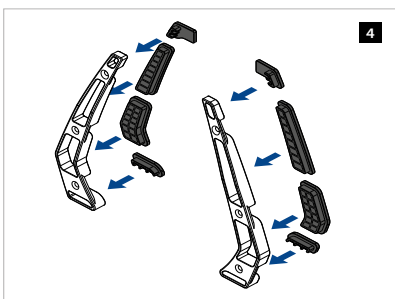

Q-INFO MOD 6500