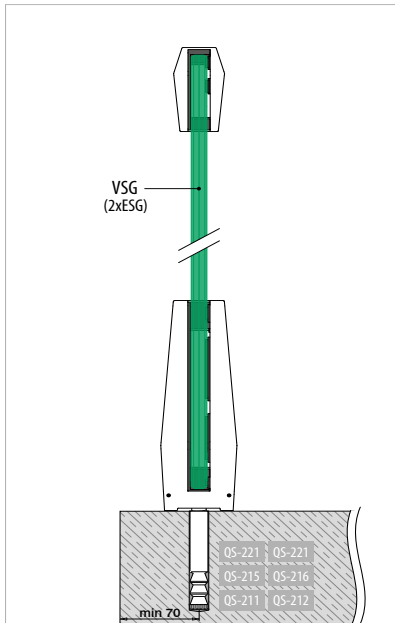

EASY GLASS® AIR - Base glass clamps

Q-INFO MOD 6500