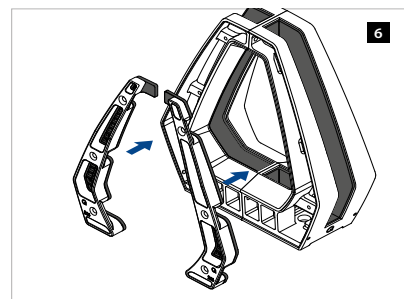

## Your benefits

- Distinctive:** Unique, cutting-edge elegance gives the system a signature feature
- Transparent:** Matching base glass clamps and connectors that maximise views
- Easy:** All mounting work takes place inside the balustrade
- Safe:** Resists linear line loads of up to 1 kN/m
- Versatile:** Suitable for glass 15 mm to 21.52 mm thick
- Consistent:** Top glass connectors create a perfect glass line
- Flexible:** Base glass clamp can be halved for end solutions; additional handrail adapters and end caps available

**MOD 0721 - DIN 7984**

<b>316</b>					
<b>OUTDOOR</b>	<b>QS</b>	<b>Q</b>	<b>d</b>	<b>L</b>	
93.0721.230.14	QS-221	Q-8	M12	30	50

EASY GLASS® AIR - Base glass clamps

Q-INFO MOD 6500

Q-INFO MOD 6500

Railing bases