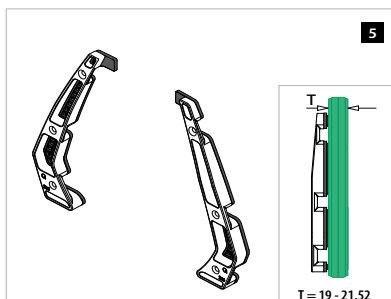

Q-INFO MOD 6500