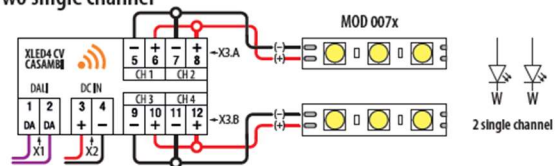

Q-INFO

Wiring for MOD 0041 (Casambi unit)

Single channel

Two single channel

Four single channel

Tunable white

Four channel colour (RGBW)

Q-railing Europe GmbH & Co. KG