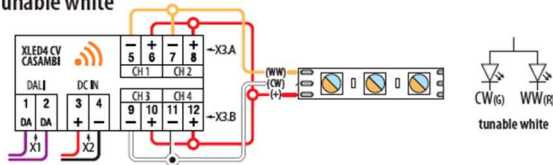

Q-INFO

Wiring for MOD 0041 (Casambi unit)

Single channel

Two single channel

Four single channel

Tunable white

Four channel colour (RGBW)

Q-railing Europe GmbH & Co. KG