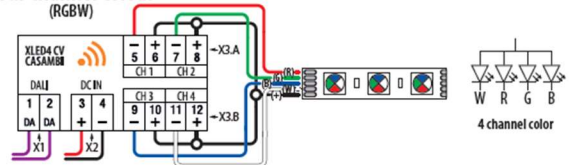

Q-INFO

Wiring for MOD 0041 (Casambi unit)

Single channel

Two single channel

Four single channel

Tunable white

Four channel colour (RGBW)

Q-railing Europe GmbH & Co. KG