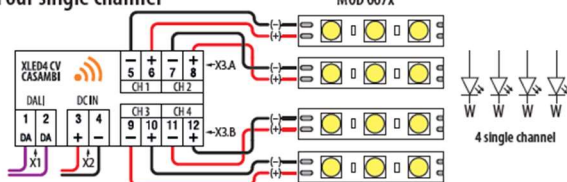

Q-INFO

Wiring for MOD 0041 (Casambi unit)

Single channel

Two single channel

Four single channel

Tunable white

Four channel colour (RGBW)

Q-railing Europe GmbH & Co. KG