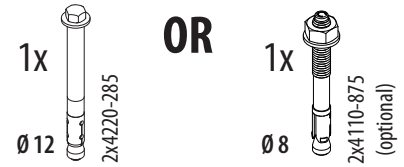

This glass adapter meets the highest quality and safety requirements. Our policy of constant monitoring and checking ensures that this product satisfies the exceptionally high demands Q-railing sets regarding tolerances and accurate measurements.

WWW.Q-RAILING.COM

Q-railing

Order additionally

Chemical anchors

Number of drill hole fillings per cartridge injection mortar

VMZ-A	2x4410-217a
Q-101 (280 ml)	24
VMU-A	2x4410-217
Q-104 (280 ml)	22

Mechanical anchors