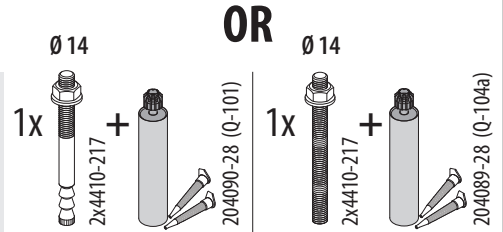

This glass adapter meets the highest quality and safety requirements. Our policy of constant monitoring and checking ensures that this product satisfies the exceptionally high demands Q-railing sets regarding tolerances and accurate measurements.

WWW.Q-RAILING.COM

Q-railing

Order additionally

Chemical anchors

Number of drill hole fillings per cartridge injection mortar

VMZ-A	2x4410-217a
Q-101 (280 ml)	24
VMU-A	2x4410-217
Q-104 (280 ml)	22

Mechanical anchors