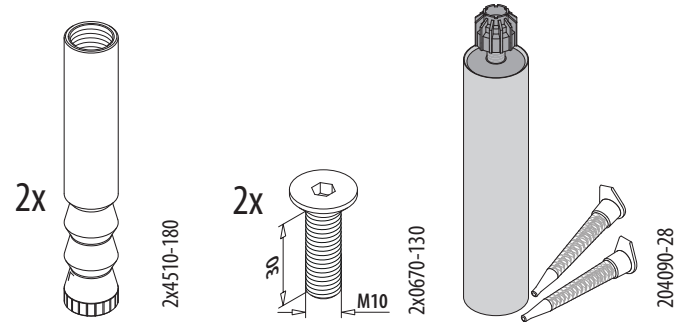

Order additionally