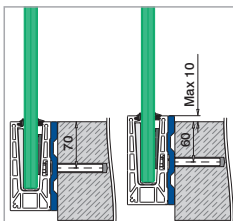

## 168437-18

Railing base

EASY GLASS® PRO FASCIA - Drainage profile, fascia mount

Q-INFO

MOD 8437

Mechanical anchor

Chemical anchor