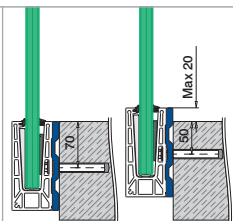

## 168437-18

Railing base

EASY GLASS® PRO FASCIA - Drainage profile, fascia mount

Q-INFO

MOD 8437

Mechanical anchor

Chemical anchor