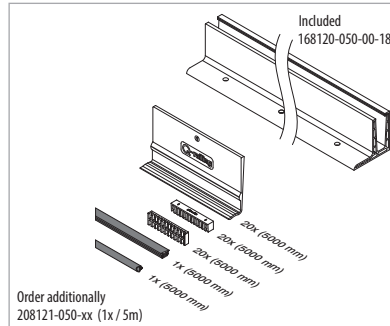

Assembly video:
<https://q-ne.ws/30zEFDr>

ASSEMBLY GUIDE

168120-050-00-18

Railing base

EASY GLASS® PRO F - Base shoe, top mount

For adjustable glass fixation

Q-INFO MOD 8120

Assembly video:
<https://q-ne.ws/30zEFDr>

ASSEMBLY GUIDE

168120-050-00-18

Railing base

EASY GLASS® PRO F - Base shoe, top mount

For non-adjustable glass fixation

Q-INFO MOD 8120