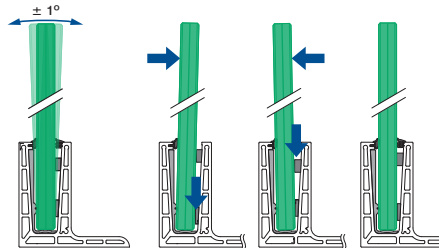

Assembly video:
<https://q-ne.ws/30zEFDr>

ASSEMBLY GUIDE

168120-050-00-18

Railing base

EASY GLASS® PRO F - Base shoe, top mount

For adjustable glass fixation

Q-INFO MOD 8120

Assembly video:
<https://q-ne.ws/30zEFDr>

ASSEMBLY GUIDE

168120-050-00-18

Railing base

EASY GLASS® PRO F - Base shoe, top mount

For non-adjustable glass fixation

Q-INFO MOD 8120