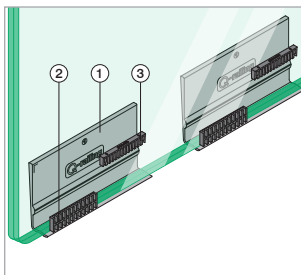

Assembly video:
<https://q-ne.ws/30zEFDr>

ASSEMBLY GUIDE

168120-050-00-18

Railing base

EASY GLASS® PRO F - Base shoe, top mount

For adjustable glass fixation

Q-INFO MOD 8120

Assembly video:
<https://q-ne.ws/30zEFDr>

ASSEMBLY GUIDE

168120-050-00-18

Railing base

EASY GLASS® PRO F - Base shoe, top mount

For non-adjustable glass fixation

Q-INFO MOD 8120