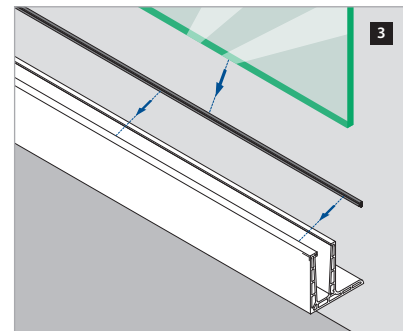

Assembly video:
<https://q-ne.ws/30zEFDr>

ASSEMBLY GUIDE

168120-050-00-18

Railing base

EASY GLASS® PRO F - Base shoe, top mount

For adjustable glass fixation

Q-INFO MOD 8120

Assembly video:
<https://q-ne.ws/30zEFDr>

ASSEMBLY GUIDE

168120-050-00-18

Railing base

EASY GLASS® PRO F - Base shoe, top mount

For non-adjustable glass fixation

Q-INFO MOD 8120