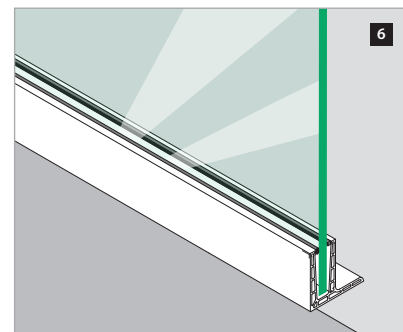

Assembly video:
<https://q-ne.ws/30zEFDr>

ASSEMBLY GUIDE

168120-050-00-18

Railing base

EASY GLASS® PRO F - Base shoe, top mount

For adjustable glass fixation

Q-INFO MOD 8120

Assembly video:
<https://q-ne.ws/30zEFDr>

ASSEMBLY GUIDE

168120-050-00-18

Railing base

EASY GLASS® PRO F - Base shoe, top mount

For non-adjustable glass fixation

Q-INFO MOD 8120