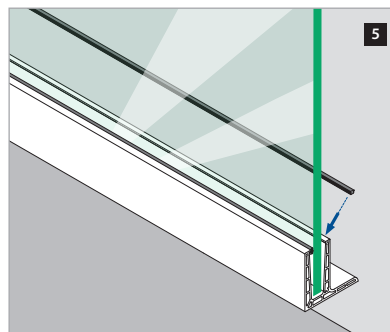

Assembly video:
<https://q-ne.ws/30zEFDr>

ASSEMBLY GUIDE

168120-050-00-18

Railing base

EASY GLASS® PRO F - Base shoe, top mount

For adjustable glass fixation

Q-INFO MOD 8120

Assembly video:
<https://q-ne.ws/30zEFDr>

ASSEMBLY GUIDE

168120-050-00-18

Railing base

EASY GLASS® PRO F - Base shoe, top mount

For non-adjustable glass fixation

Q-INFO MOD 8120