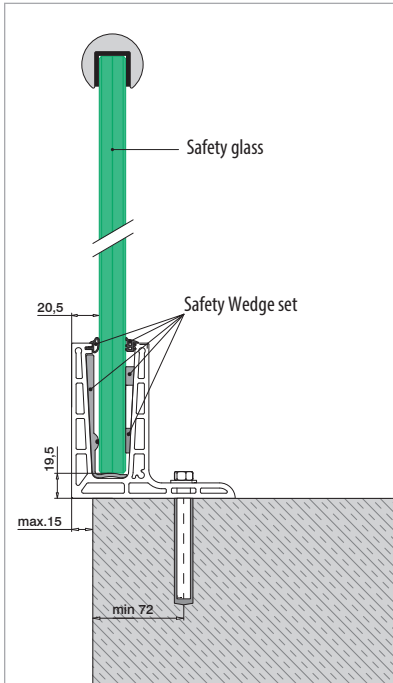

Assembly video:
<https://q-ne.ws/30zEFDr>

ASSEMBLY GUIDE

168120-050-00-18

Railing base

EASY GLASS® PRO F - Base shoe, top mount

For adjustable glass fixation

Q-INFO MOD 8120

Assembly video:
<https://q-ne.ws/30zEFDr>

ASSEMBLY GUIDE

168120-050-00-18

Railing base

EASY GLASS® PRO F - Base shoe, top mount

For non-adjustable glass fixation

Q-INFO MOD 8120