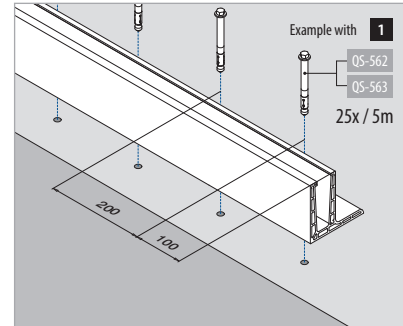

Assembly video:
<https://q-ne.ws/30zEFDr>

ASSEMBLY GUIDE

168120-050-00-18

Railing base

EASY GLASS® PRO F - Base shoe, top mount

For adjustable glass fixation

Q-INFO MOD 8120

Assembly video:
<https://q-ne.ws/30zEFDr>

ASSEMBLY GUIDE

168120-050-00-18

Railing base

EASY GLASS® PRO F - Base shoe, top mount

For non-adjustable glass fixation

Q-INFO MOD 8120