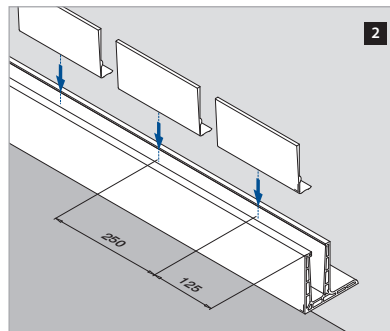

Assembly video:
<https://q-ne.ws/30zEFDr>

ASSEMBLY GUIDE

168120-050-00-18

Railing base

EASY GLASS® PRO F - Base shoe, top mount

For adjustable glass fixation

Q-INFO MOD 8120

Assembly video:
<https://q-ne.ws/30zEFDr>

ASSEMBLY GUIDE

168120-050-00-18

Railing base

EASY GLASS® PRO F - Base shoe, top mount

For non-adjustable glass fixation

Q-INFO MOD 8120