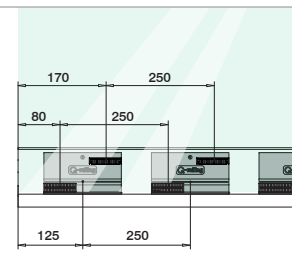

Assembly video:
<https://q-ne.ws/30zEFDr>

ASSEMBLY GUIDE

168120-050-00-18

Railing base

EASY GLASS® PRO F - Base shoe, top mount

For adjustable glass fixation

Q-INFO MOD 8120

Assembly video:
<https://q-ne.ws/30zEFDr>

ASSEMBLY GUIDE

168120-050-00-18

Railing base

EASY GLASS® PRO F - Base shoe, top mount

For non-adjustable glass fixation

Q-INFO MOD 8120