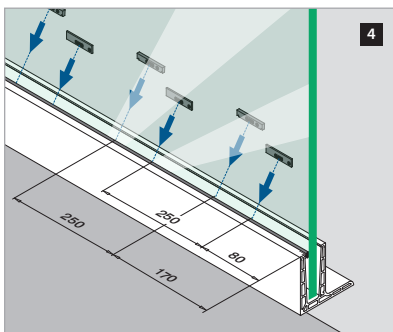

Assembly video:
<https://q-ne.ws/30zEFDr>

ASSEMBLY GUIDE

168120-050-00-18

Railing base

EASY GLASS® PRO F - Base shoe, top mount

For adjustable glass fixation

Q-INFO MOD 8120

Assembly video:
<https://q-ne.ws/30zEFDr>

ASSEMBLY GUIDE

168120-050-00-18

Railing base

EASY GLASS® PRO F - Base shoe, top mount

For non-adjustable glass fixation

Q-INFO MOD 8120