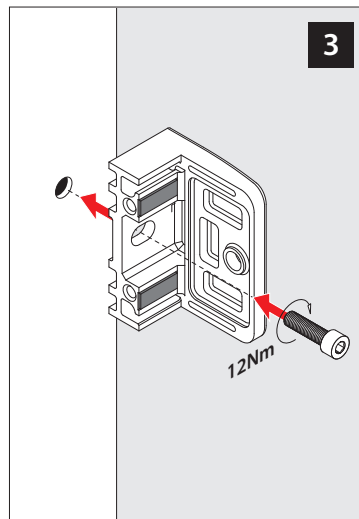

M-1423000012

WWW.Q-RAILING.COM