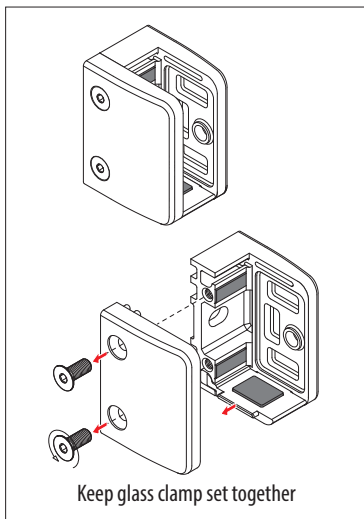

M-1423000012

WWW.Q-RAILING.COM