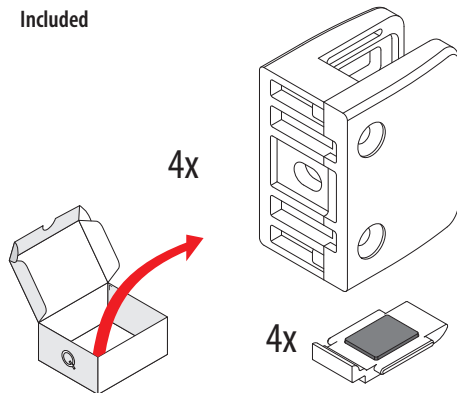

Included

142300-000-12