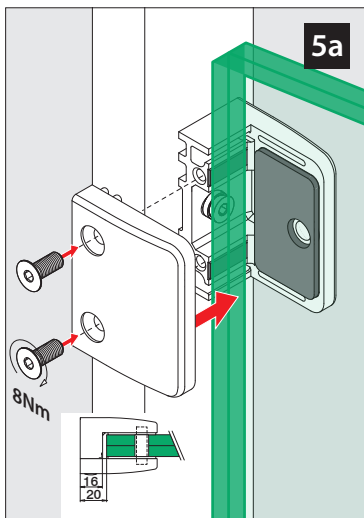

M-1423000012

WWW.Q-RAILING.COM