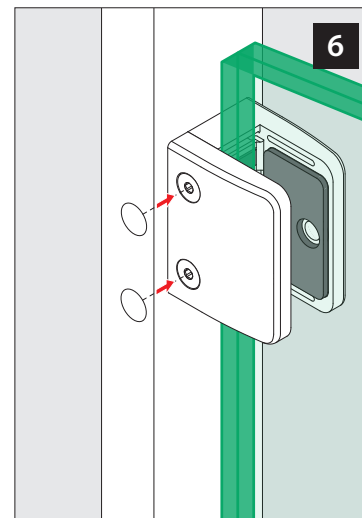

M-1423000012

WWW.Q-RAILING.COM