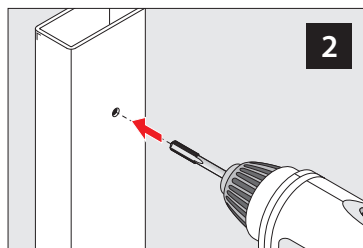

M-1423000012

WWW.Q-RAILING.COM