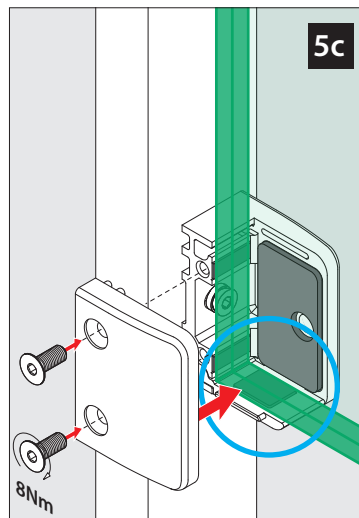

M-1423000012

WWW.Q-RAILING.COM