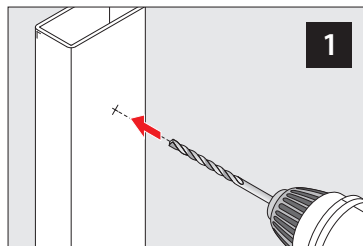

M-1423000012

WWW.Q-RAILING.COM