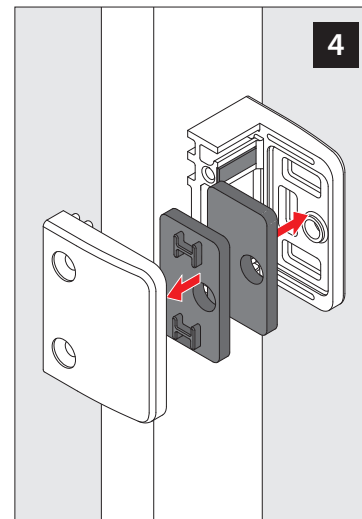

M-1423000012

WWW.Q-RAILING.COM