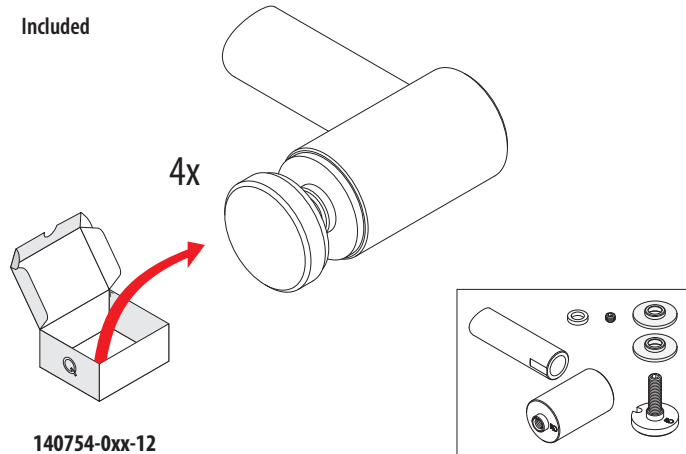

This glass adapter meets the highest quality and safety requirements. Our policy of constant monitoring and checking ensures that this product satisfies the exceptionally high demands Q-railing sets regarding tolerances and accurate measurements.

WWW.Q-RAILING.COM

Q-railing

Order additionally

Included

Q-31

Ø 6,8

DIN 338

DIN 371

M8

Q-4 Q-6