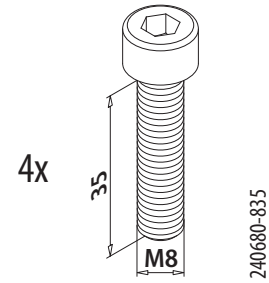

This glass adapter meets the highest quality and safety requirements. Our policy of constant monitoring and checking ensures that this product satisfies the exceptionally high demands Q-railing sets regarding tolerances and accurate measurements.

WWW.Q-RAILING.COM

Q-railing

Order additionally

Included

Q-31

Ø 6,8

DIN 338

DIN 371