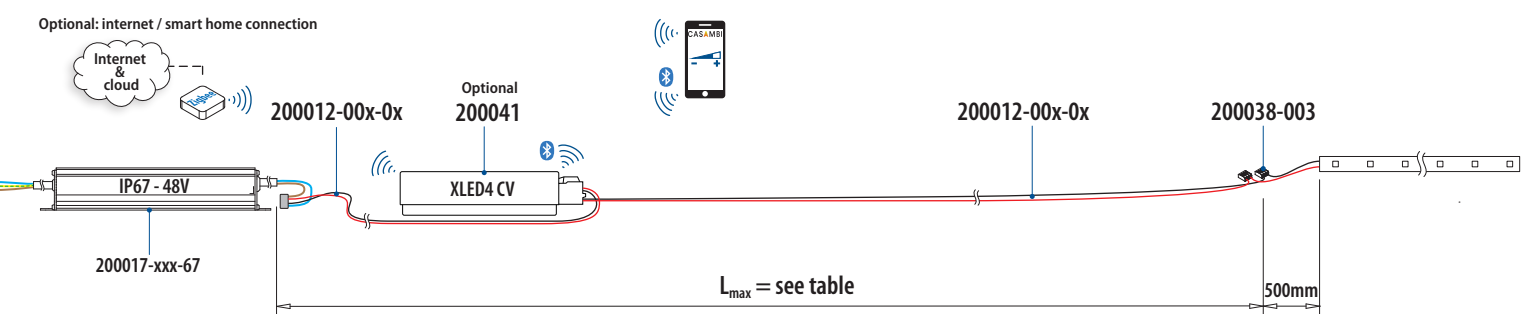

Linear Light 48V - Wiring diagram (in combination with MOD 0041)

Minimum wire thickness for guaranteed maximum output (W)

Download the CASAMBI App

L _{max} = Total cable length (m)	Cable article number		
	mm ²	100m black	100m red
0 - 10	1	200012-001-01	200012-001-02
10-20	2,5	200012-003-01	200012-003-02
20-40	4	200012-004-01	200012-004-02

Wiring for MOD 0041 (Casambi unit)

Single channel

Two single channel

Four single channel

Tunable white

Four channel colour (RGBW)