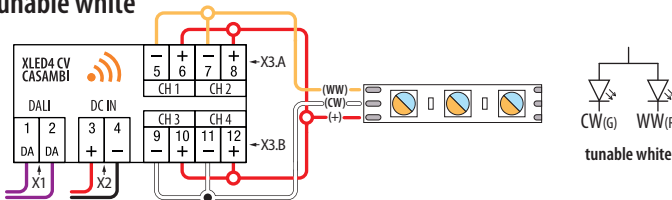

Linear Light 48V - Wiring diagram (in combination with MOD 0041)

Minimum wire thickness for guaranteed maximum output (W)

Download the CASAMBI App

L _{max} = Total cable length (m)	Cable article number		
	mm ²	100m black	100m red
0 - 10	1	200012-001-01	200012-001-02
10-20	2,5	200012-003-01	200012-003-02
20-40	4	200012-004-01	200012-004-02

Wiring for MOD 0041 (Casambi unit)

Single channel

Two single channel

Four single channel

Tunable white

Four channel colour (RGBW)