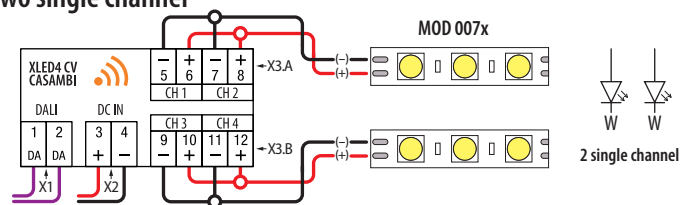

Linear Light 48V - Wiring diagram (in combination with MOD 0041)

Minimum wire thickness for guaranteed maximum output (W)

Download the CASAMBI App

L _{max} = Total cable length (m)	Cable article number		
	mm ²	100m black	100m red
0 - 10	1	200012-001-01	200012-001-02
10-20	2,5	200012-003-01	200012-003-02
20-40	4	200012-004-01	200012-004-02

Wiring for MOD 0041 (Casambi unit)

Single channel

Two single channel

Four single channel

Tunable white

Four channel colour (RGBW)