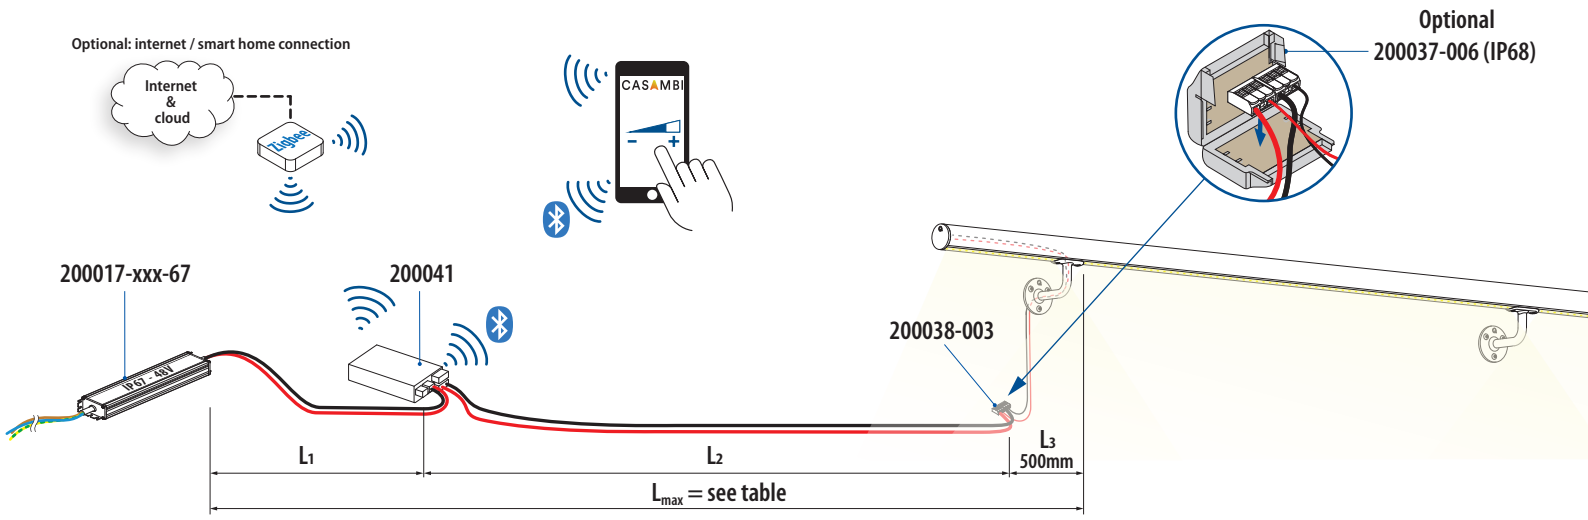

Linear Light 48V - Wiring diagram (in combination with MOD 0041)

Minimum wire thickness for guaranteed maximum output (W)

Download the CASAMBI App

L _{max} = Total cable length (m)	Cable article number		
	mm ²	100m black	100m red
0 - 10	1	200012-001-01	200012-001-02
10-20	2,5	200012-003-01	200012-003-02
20-40	4	200012-004-01	200012-004-02

Wiring for MOD 0041 (Casambi unit)

Single channel

Two single channel

Four single channel

Tunable white

Four channel colour (RGBW)