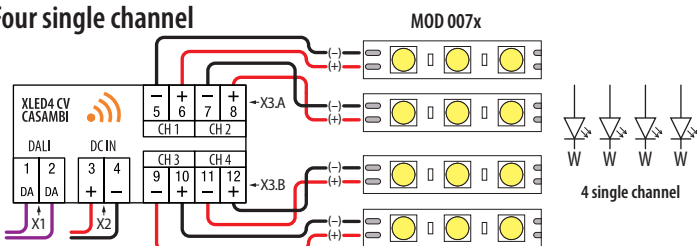

Linear Light 48V - Wiring diagram (in combination with MOD 0041)

Minimum wire thickness for guaranteed maximum output (W)

Download the CASAMBI App

L _{max} = Total cable length (m)	Cable article number		
	mm ²	100m black	100m red
0 - 10	1	200012-001-01	200012-001-02
10-20	2,5	200012-003-01	200012-003-02
20-40	4	200012-004-01	200012-004-02

Wiring for MOD 0041 (Casambi unit)

Single channel

Two single channel

Four single channel

Tunable white

Four channel colour (RGBW)