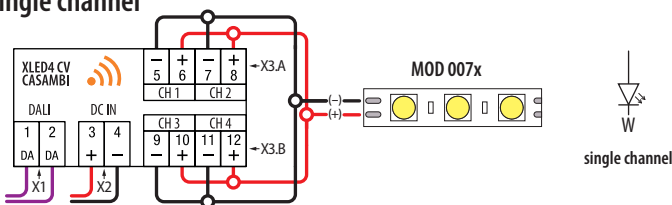

Linear Light 48V - Wiring diagram (in combination with MOD 0041)

Minimum wire thickness for guaranteed maximum output (W)

Download the CASAMBI App

L _{max} = Total cable length (m)	Cable article number		
	mm ²	100m black	100m red
0 - 10	1	200012-001-01	200012-001-02
10-20	2,5	200012-003-01	200012-003-02
20-40	4	200012-004-01	200012-004-02

Wiring for MOD 0041 (Casambi unit)

Single channel

Two single channel

Four single channel

Tunable white

Four channel colour (RGBW)