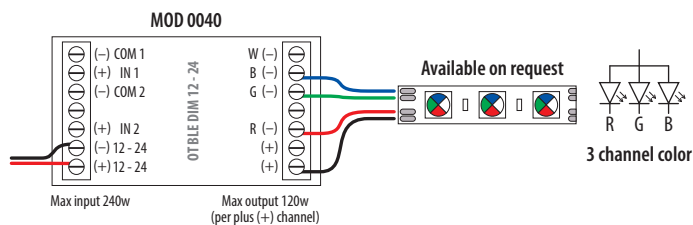

Q-lights Linear Light 24V - Wiring diagram

Minimum wire thickness for guaranteed maximum output (100W)

		Cable article number	
		mm ²	
L _{max} = Total cable length (m)	10-20	2,5	200012-003-01 200012-003-02
	20-40	4	200012-004-01 200012-004-02

4

Optional: internet / smart home connection

Optional: internet / smart home connection

Separate control

Wiring for MOD 0040

Separate control

Single channel

Four channel colour

Three channel colour

Tunable white