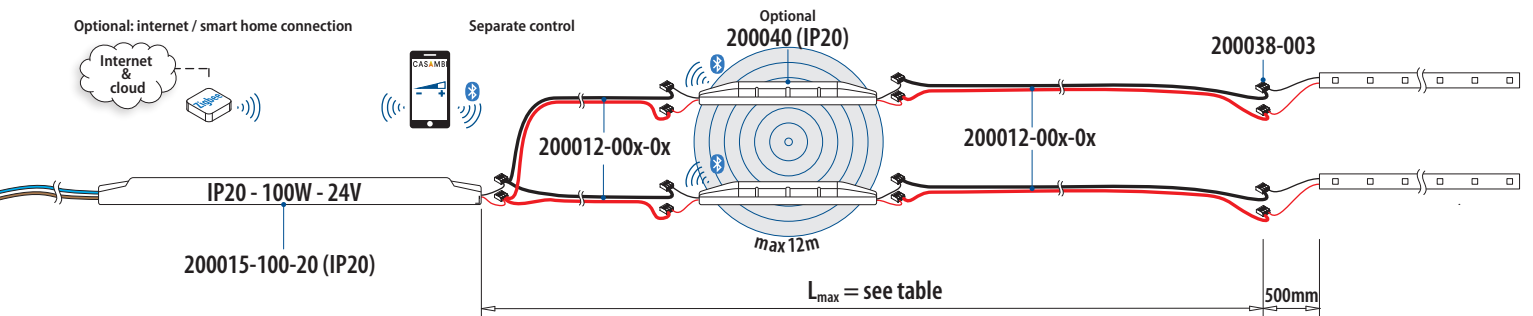

Q-lights Linear Light 24V - Wiring diagram

Minimum wire thickness for guaranteed maximum output (100W)

		Cable article number	
		mm ²	
L _{max} = Total cable length (m)	10-20	2,5	200012-003-01 200012-003-02
	20-40	4	200012-004-01 200012-004-02

4

Optional: internet / smart home connection

Optional: internet / smart home connection

Separate control

Wiring for MOD 0040

Separate control

Single channel

Four channel colour

Three channel colour

Tunable white