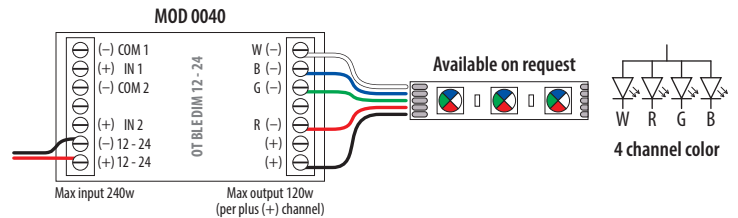

Q-lights Linear Light 24V - Wiring diagram

Minimum wire thickness for guaranteed maximum output (100W)

		Cable article number	
		mm ²	
L _{max} = Total cable length (m)	10-20	2,5	200012-003-01 200012-003-02
	20-40	4	200012-004-01 200012-004-02

4

Optional: internet / smart home connection

Optional: internet / smart home connection

Separate control

Wiring for MOD 0040

Separate control

Single channel

Four channel colour

Three channel colour

Tunable white