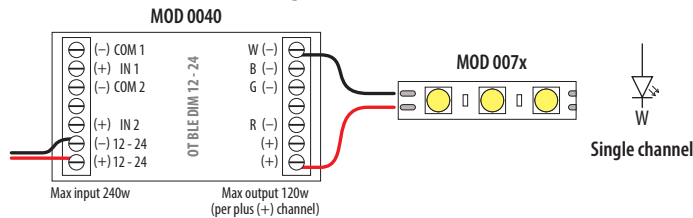

Q-lights Linear Light 24V - Wiring diagram

Minimum wire thickness for guaranteed maximum output (100W)

		Cable article number	
		mm ²	
L _{max} = Total cable length (m)	10-20	2,5	200012-003-01 200012-003-02
	20-40	4	200012-004-01 200012-004-02

4

Optional: internet / smart home connection

Optional: internet / smart home connection

Separate control

Wiring for MOD 0040

Separate control

Single channel

Four channel colour

Three channel colour

Tunable white