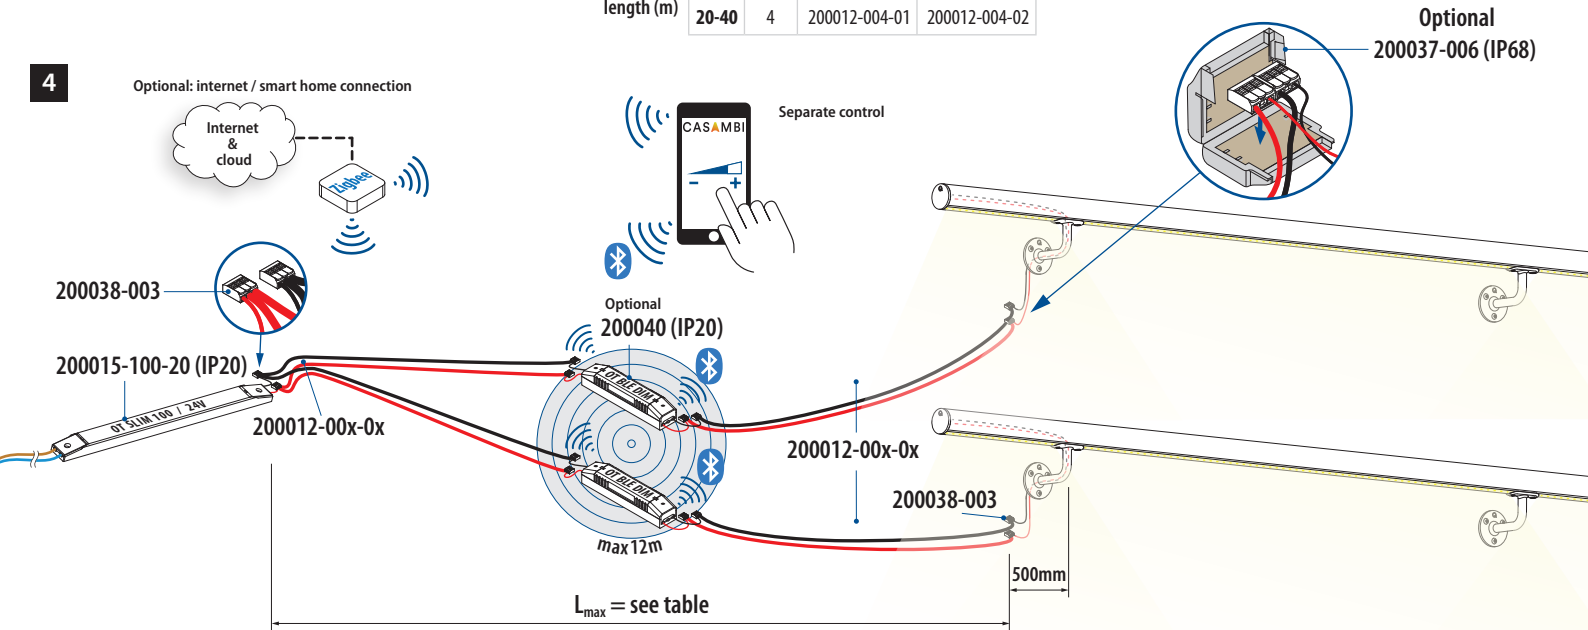

Q-lights Linear Light 24V - Wiring diagram

Minimum wire thickness for guaranteed maximum output (100W)

		Cable article number	
		mm ²	
L _{max} = Total cable length (m)	10-20	2,5	200012-003-01 200012-003-02
	20-40	4	200012-004-01 200012-004-02

4

Optional: internet / smart home connection

Optional: internet / smart home connection

Separate control

Wiring for MOD 0040

Separate control

Single channel

Four channel colour

Three channel colour

Tunable white