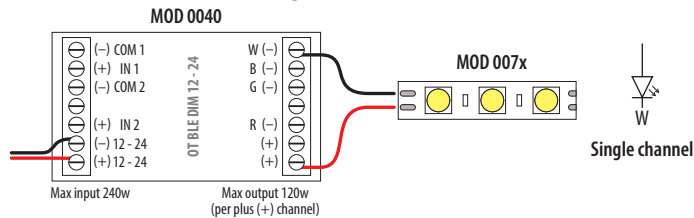

Four channel colour

Three channel colour

Tunable white

Q-lights Linear Light 24V - Wiring diagram

Minimum wire thickness for guaranteed maximum output (100W)

		Cable article number	
		mm ²	
L _{max} = Total cable length (m)	10-20	2,5	200012-003-01 200012-003-02
	20-40	4	200012-004-01 200012-004-02

4

Optional: internet / smart home connection

Optional: internet / smart home connection

Separate control

Wiring for MOD 0040

Separate control

Single channel

Four channel colour

Three channel colour

Tunable white