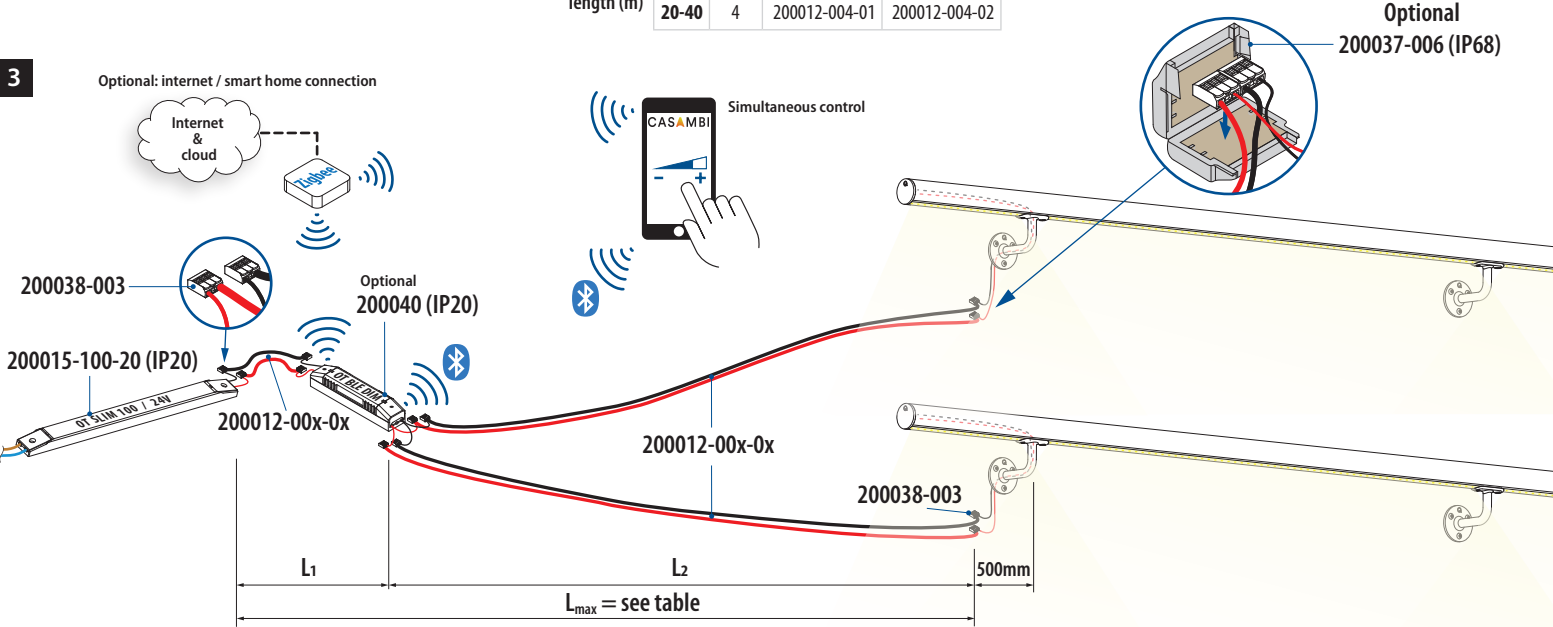

Tunable white

Q-lights Linear Light 24V - Wiring diagram

Minimum wire thickness for guaranteed maximum output (100W)

		Cable article number		
		mm ²	100m black	100m red
L _{max} = Total cable length (m)	10-20	2,5	200012-003-01	200012-003-02
	20-40	4	200012-004-01	200012-004-02

3

Optional: internet / smart home connection

Optional
200037-006 (IP68)

Optional: internet / smart home connection

Simultaneous control

Wiring for MOD 0040

Simultaneous control

Single channel

Four channel colour

Three channel colour

Tunable white

Q-lights Linear Light 24V - Wiring diagram

Minimum wire thickness for guaranteed maximum output (100W)

		Cable article number	
		mm ²	
L _{max} = Total cable length (m)	10-20	2,5	200012-003-01 200012-003-02
	20-40	4	200012-004-01 200012-004-02

Three channel colour

Tunable white