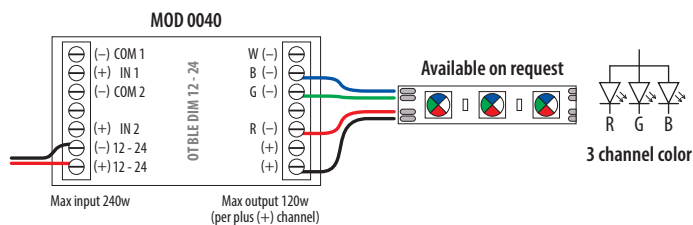

Q-lights Linear Light 24V - Wiring diagram

Minimum wire thickness for guaranteed maximum output (100W)

		Cable article number		
		mm ²	100m black	100m red
L _{max} = Total cable length (m)	10-20	2,5	200012-003-01	200012-003-02
	20-40	4	200012-004-01	200012-004-02

2

Optional: internet / smart home connection

Optional
200037-006 (IP68)

Optional: internet / smart home connection

Wiring for MOD 0040

Single channel

Four channel colour

Three channel colour

Tunable white

Q-lights Linear Light 24V - Wiring diagram

Minimum wire thickness for guaranteed maximum output (100W)

		Cable article number		
		mm ²	100m black	100m red
L _{max} = Total cable length (m)	10-20	2,5	200012-003-01	200012-003-02
	20-40	4	200012-004-01	200012-004-02

Four channel colour

Three channel colour

Tunable white

Q-lights Linear Light 24V - Wiring diagram

Minimum wire thickness for guaranteed maximum output (100W)

		Cable article number	
		mm ²	
L _{max} = Total cable length (m)	10-20	2,5	200012-003-01 200012-003-02
	20-40	4	200012-004-01 200012-004-02