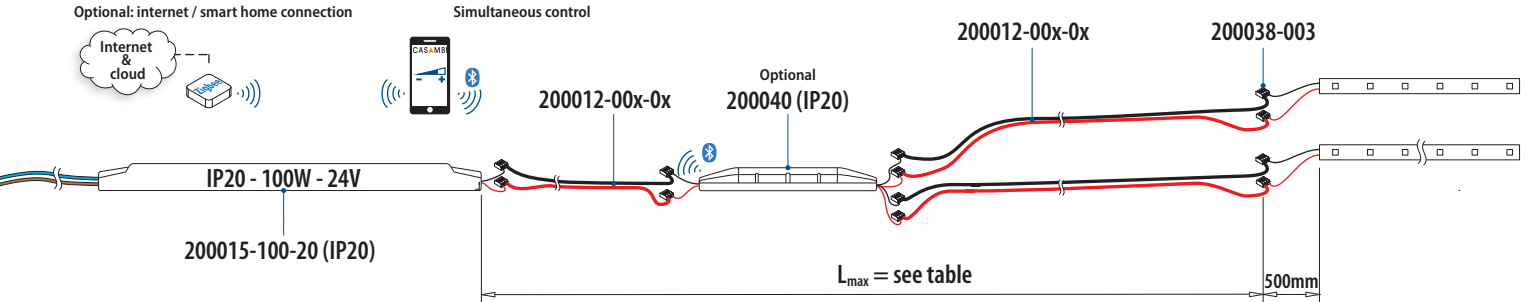

Tunable white

Q-lights Linear Light 24V - Wiring diagram

Minimum wire thickness for guaranteed maximum output (100W)

		Cable article number		
		mm ²	100m black	100m red
L _{max} = Total cable length (m)	10-20	2,5	200012-003-01	200012-003-02
	20-40	4	200012-004-01	200012-004-02

3

Optional: internet / smart home connection

Optional
200037-006 (IP68)

Optional: internet / smart home connection

Simultaneous control

Wiring for MOD 0040

Simultaneous control

Single channel

Four channel colour

Three channel colour

Tunable white

Q-lights Linear Light 24V - Wiring diagram

Minimum wire thickness for guaranteed maximum output (100W)

		Cable article number	
		mm ²	
L _{max} = Total cable length (m)	10-20	2,5	200012-003-01 200012-003-02
	20-40	4	200012-004-01 200012-004-02

4

Optional: internet / smart home connection

Optional: internet / smart home connection

Separate control

Wiring for MOD 0040

Separate control

Single channel

Four channel colour