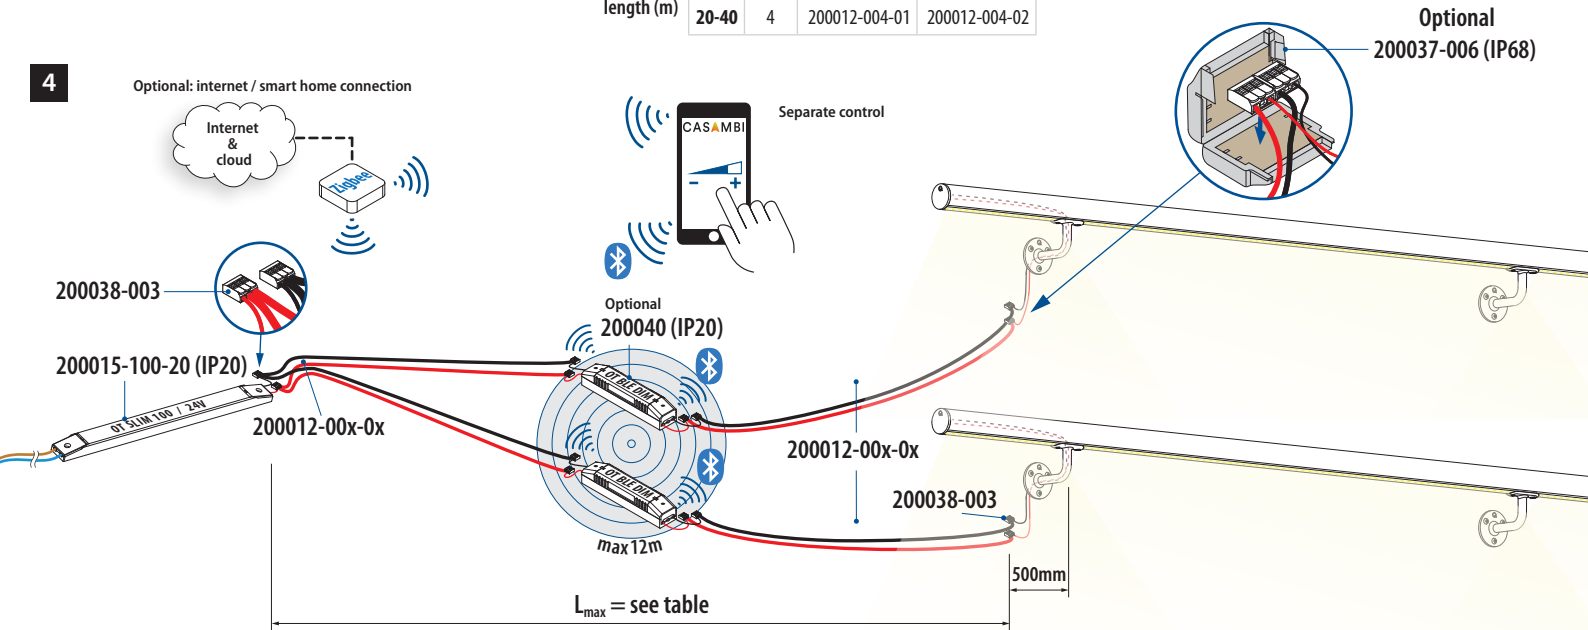

3

Optional: internet / smart home connection

Optional
200037-006 (IP68)

Optional: internet / smart home connection

Simultaneous control

Wiring for MOD 0040

Simultaneous control

Single channel

Four channel colour

Three channel colour

Tunable white

Q-lights Linear Light 24V - Wiring diagram

Minimum wire thickness for guaranteed maximum output (100W)

		Cable article number	
		mm ²	
L _{max} = Total cable length (m)	10-20	2,5	200012-003-01 200012-003-02
	20-40	4	200012-004-01 200012-004-02

4

Optional: internet / smart home connection

Optional: internet / smart home connection

Separate control

Wiring for MOD 0040

Separate control

Single channel

Four channel colour

Three channel colour

Tunable white