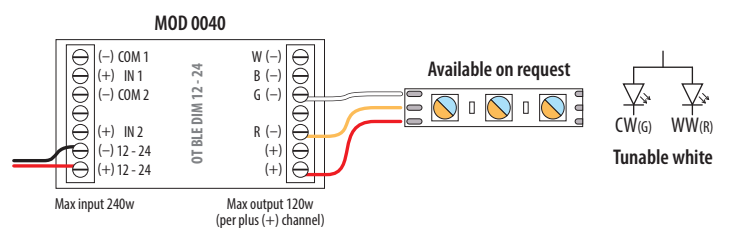

Q-lights Linear Light 24V - Wiring diagram

Minimum wire thickness for guaranteed maximum output (100W)

Cable article number

	mm ²	100m black	100m red
L = Total cable length (m)	0-10	200012-001-01	200012-001-02

1

Optional: internet / smart home connection

Optional: internet / smart home connection

Wiring for MOD 0040

Single channel

Four channel colour

Three channel colour

Tunable white

Q-lights Linear Light 24V - Wiring diagram

Minimum wire thickness for guaranteed maximum output (100W)

		Cable article number		
		mm ²	100m black	100m red
L _{max} = Total cable length (m)	10-20	2,5	200012-003-01	200012-003-02
	20-40	4	200012-004-01	200012-004-02

Tunable white

Q-lights Linear Light 24V - Wiring diagram

Minimum wire thickness for guaranteed maximum output (100W)

		Cable article number		
		mm ²	100m black	100m red
L _{max} = Total cable length (m)	10-20	2,5	200012-003-01	200012-003-02
	20-40	4	200012-004-01	200012-004-02