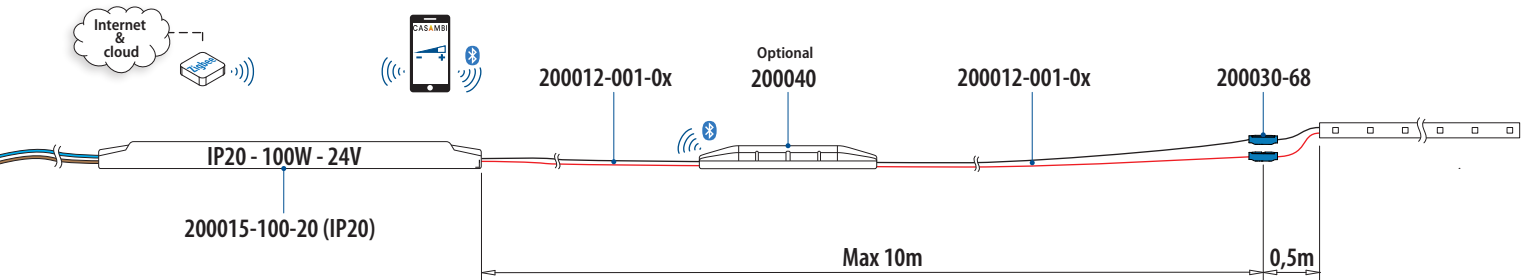

Q-lights Linear Light 24V - Wiring diagram

Minimum wire thickness for guaranteed maximum output (100W)

Cable article number

	mm ²	100m black	100m red
L = Total cable length (m)	0-10	200012-001-01	200012-001-02

1

Optional: internet / smart home connection

Optional: internet / smart home connection

Wiring for MOD 0040

Single channel

Four channel colour

Three channel colour

Tunable white

Q-lights Linear Light 24V - Wiring diagram

Minimum wire thickness for guaranteed maximum output (100W)

		Cable article number		
		mm ²	100m black	100m red
L _{max} = Total cable length (m)	10-20	2,5	200012-003-01	200012-003-02
	20-40	4	200012-004-01	200012-004-02

Tunable white

Q-lights Linear Light 24V - Wiring diagram

Minimum wire thickness for guaranteed maximum output (100W)

		Cable article number		
		mm ²	100m black	100m red
L _{max} = Total cable length (m)	10-20	2,5	200012-003-01	200012-003-02
	20-40	4	200012-004-01	200012-004-02