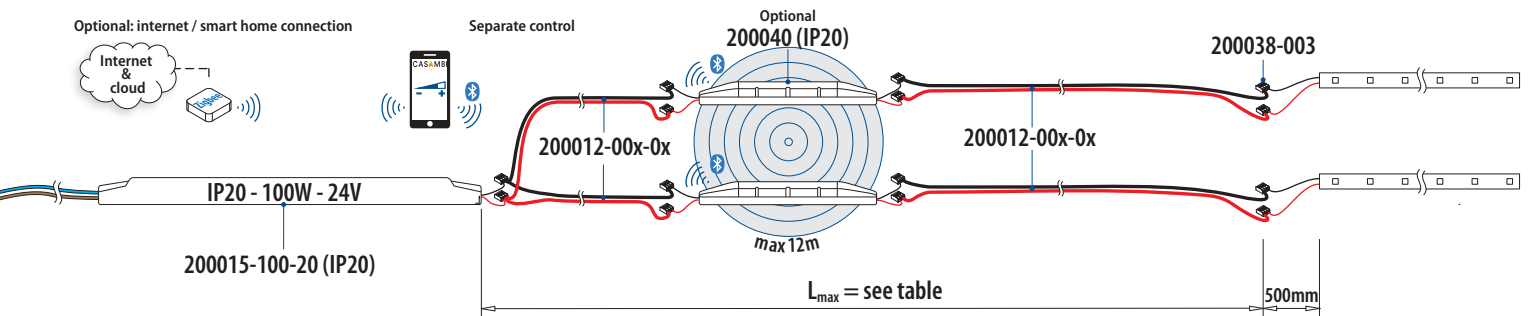

3

Optional: internet / smart home connection

Optional
200037-006 (IP68)

Optional: internet / smart home connection

Simultaneous control

Wiring for MOD 0040

Simultaneous control

Single channel

Four channel colour

Three channel colour

Tunable white

Q-lights Linear Light 24V - Wiring diagram

Minimum wire thickness for guaranteed maximum output (100W)

		Cable article number	
		mm ²	
L _{max} = Total cable length (m)	10-20	2,5	200012-003-01 200012-003-02
	20-40	4	200012-004-01 200012-004-02

4

Optional: internet / smart home connection

Optional: internet / smart home connection

Separate control

Wiring for MOD 0040

Separate control

Single channel

Four channel colour

Three channel colour

Tunable white