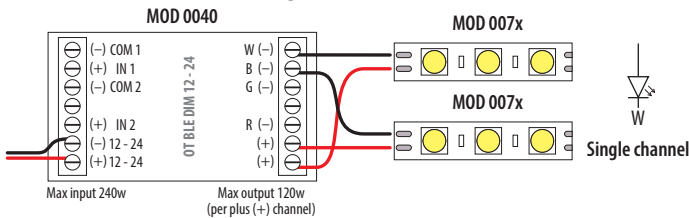

Tunable white

Q-lights Linear Light 24V - Wiring diagram

Minimum wire thickness for guaranteed maximum output (100W)

		Cable article number		
		mm ²	100m black	100m red
L _{max} = Total cable length (m)	10-20	2,5	200012-003-01	200012-003-02
	20-40	4	200012-004-01	200012-004-02

3

Optional: internet / smart home connection

Optional
200037-006 (IP68)

Optional: internet / smart home connection

Simultaneous control

Wiring for MOD 0040

Simultaneous control

Single channel

Four channel colour

Three channel colour

Tunable white

Q-lights Linear Light 24V - Wiring diagram

Minimum wire thickness for guaranteed maximum output (100W)

		Cable article number	
		mm ²	
L _{max} = Total cable length (m)	10-20	2,5	200012-003-01 200012-003-02
	20-40	4	200012-004-01 200012-004-02