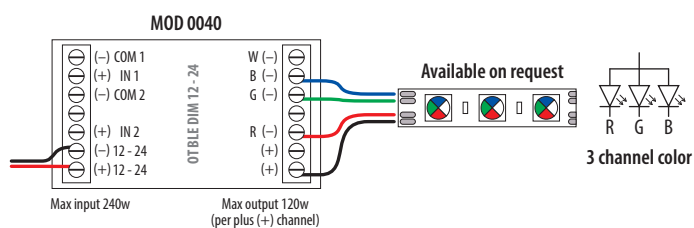

Q-lights Linear Light 24V - Wiring diagram

Minimum wire thickness for guaranteed maximum output (100W)

Cable article number

	mm ²	100m black	100m red
L = Total cable length (m)	0-10	200012-001-01	200012-001-02

1

Optional: internet / smart home connection

Optional: internet / smart home connection

Wiring for MOD 0040

Single channel

Four channel colour

Three channel colour

Tunable white

Q-lights Linear Light 24V - Wiring diagram

Minimum wire thickness for guaranteed maximum output (100W)

		Cable article number		
		mm ²	100m black	100m red
L _{max} = Total cable length (m)	10-20	2,5	200012-003-01	200012-003-02
	20-40	4	200012-004-01	200012-004-02

Tunable white

Q-lights Linear Light 24V - Wiring diagram

Minimum wire thickness for guaranteed maximum output (100W)

		Cable article number		
		mm ²	100m black	100m red
L _{max} = Total cable length (m)	10-20	2,5	200012-003-01	200012-003-02
	20-40	4	200012-004-01	200012-004-02