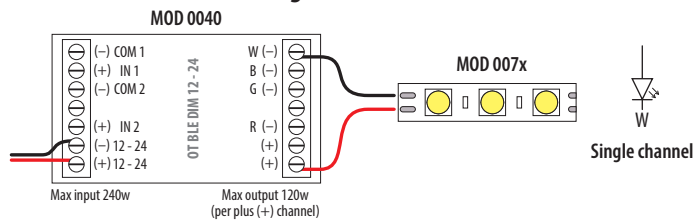

Q-lights Linear Light 24V - Wiring diagram

Minimum wire thickness for guaranteed maximum output (100W)

Cable article number

	mm ²	100m black	100m red
L = Total cable length (m)	0-10	200012-001-01	200012-001-02

1

Optional: internet / smart home connection

Optional: internet / smart home connection

Wiring for MOD 0040

Single channel

Four channel colour

Three channel colour

Tunable white

Q-lights Linear Light 24V - Wiring diagram

Minimum wire thickness for guaranteed maximum output (100W)

		Cable article number		
		mm ²	100m black	100m red
L _{max} = Total cable length (m)	10-20	2,5	200012-003-01	200012-003-02
	20-40	4	200012-004-01	200012-004-02

Tunable white

Q-lights Linear Light 24V - Wiring diagram

Minimum wire thickness for guaranteed maximum output (100W)

		Cable article number		
		mm ²	100m black	100m red
L _{max} = Total cable length (m)	10-20	2,5	200012-003-01	200012-003-02
	20-40	4	200012-004-01	200012-004-02