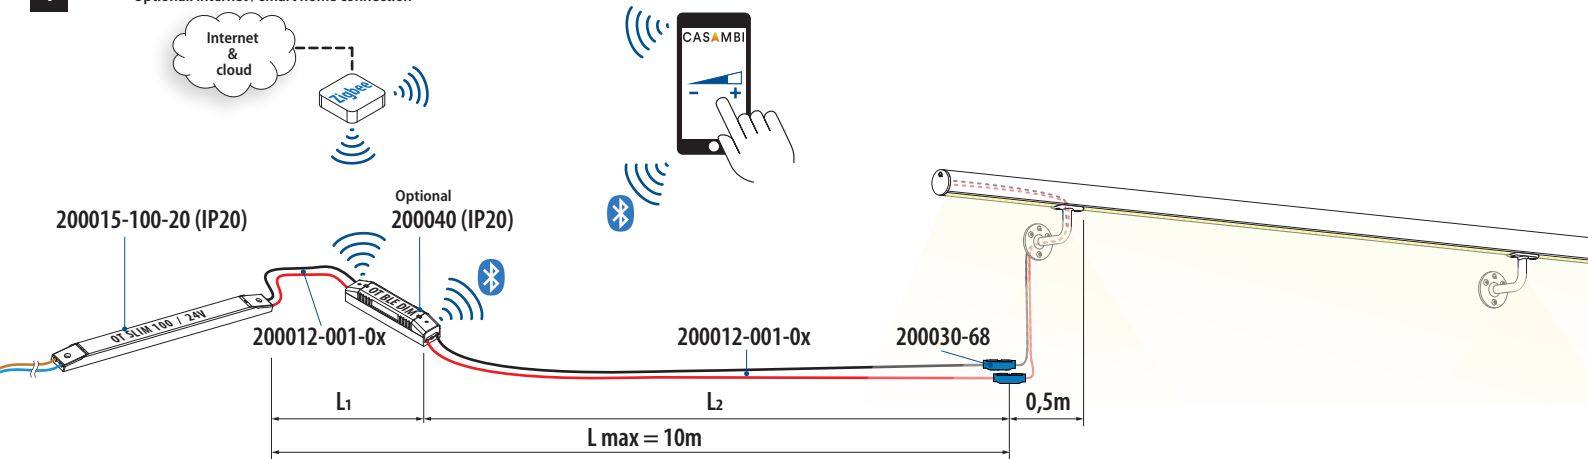

Q-lights Linear Light 24V - Wiring diagram

Minimum wire thickness for guaranteed maximum output (100W)

Cable article number

	mm ²	100m black	100m red
L = Total cable length (m)	0-10	200012-001-01	200012-001-02

1

Optional: internet / smart home connection

Optional: internet / smart home connection

Wiring for MOD 0040

Single channel

Four channel colour

Three channel colour

Tunable white

Q-lights Linear Light 24V - Wiring diagram

Minimum wire thickness for guaranteed maximum output (100W)

		Cable article number		
		mm ²	100m black	100m red
L _{max} = Total cable length (m)	10-20	2,5	200012-003-01	200012-003-02
	20-40	4	200012-004-01	200012-004-02

Tunable white

Q-lights Linear Light 24V - Wiring diagram

Minimum wire thickness for guaranteed maximum output (100W)

		Cable article number		
		mm ²	100m black	100m red
L _{max} = Total cable length (m)	10-20	2,5	200012-003-01	200012-003-02
	20-40	4	200012-004-01	200012-004-02