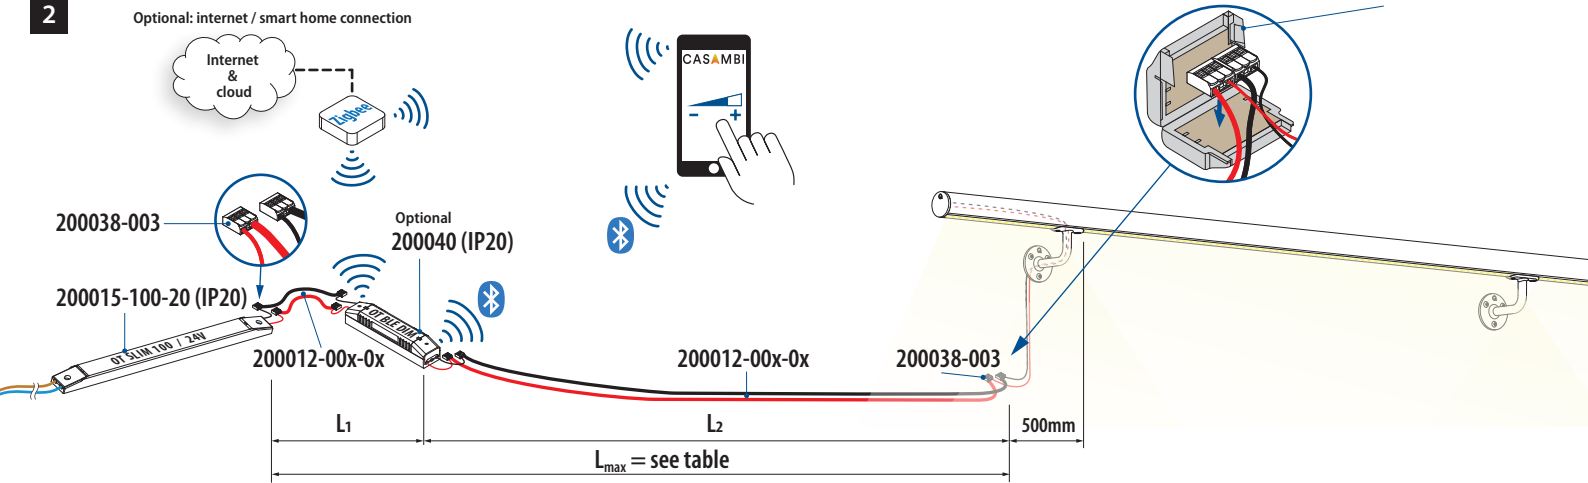

Q-lights Linear Light 24V - Wiring diagram

Minimum wire thickness for guaranteed maximum output (100W)

		Cable article number		
		mm²	100m black	100m red
L_{max} = Total cable length (m)	10-20	2,5	200012-003-01	200012-003-02
	20-40	4	200012-004-01	200012-004-02

2

Optional: internet / smart home connection