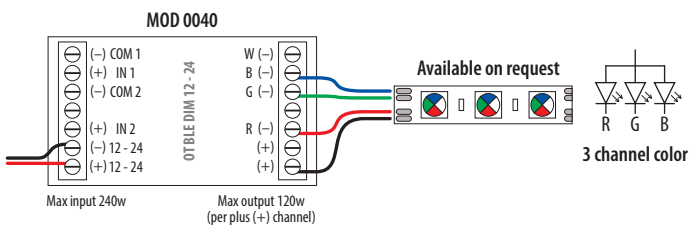

Tunable white

Q-lights Linear Light 24V - Wiring diagram

Minimum wire thickness for guaranteed maximum output (100W)

		Cable article number		
		mm ²	100m black	100m red
L _{max} = Total cable length (m)	10-20	2,5	200012-003-01	200012-003-02
	20-40	4	200012-004-01	200012-004-02

3

Optional: internet / smart home connection

Optional
200037-006 (IP68)

Optional: internet / smart home connection

Simultaneous control

Wiring for MOD 0040

Simultaneous control

Single channel

Four channel colour

Three channel colour

Tunable white

Q-lights Linear Light 24V - Wiring diagram

Minimum wire thickness for guaranteed maximum output (100W)

		Cable article number	
		mm ²	
L _{max} = Total cable length (m)	10-20	2,5	200012-003-01 200012-003-02
	20-40	4	200012-004-01 200012-004-02