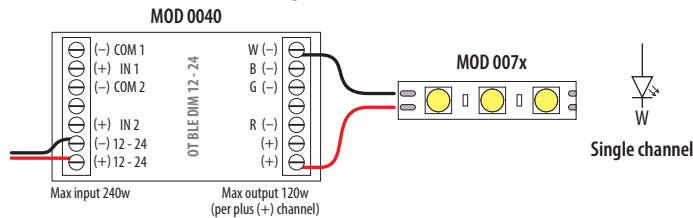

Q-lights Linear Light 24V - Wiring diagram

Minimum wire thickness for guaranteed maximum output (100W)

		Cable article number		
		mm ²	100m black	100m red
L _{max} = Total cable length (m)	10-20	2,5	200012-003-01	200012-003-02
	20-40	4	200012-004-01	200012-004-02

2

Optional: internet / smart home connection

Optional
200037-006 (IP68)

Optional: internet / smart home connection

Wiring for MOD 0040

Single channel

Four channel colour

Three channel colour

Tunable white

Q-lights Linear Light 24V - Wiring diagram

Minimum wire thickness for guaranteed maximum output (100W)

		Cable article number		
		mm ²	100m black	100m red
L _{max} = Total cable length (m)	10-20	2,5	200012-003-01	200012-003-02
	20-40	4	200012-004-01	200012-004-02