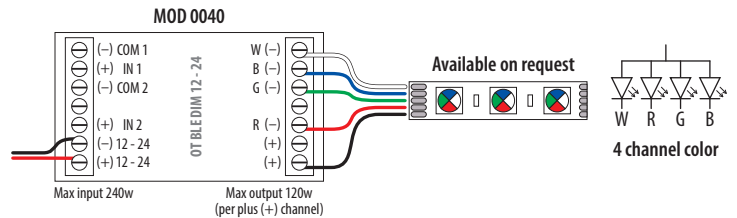

Q-lights Linear Light 24V - Wiring diagram

Minimum wire thickness for guaranteed maximum output (100W)

		Cable article number		
		mm ²	100m black	100m red
L _{max} = Total cable length (m)	10-20	2,5	200012-003-01	200012-003-02
	20-40	4	200012-004-01	200012-004-02

2

Optional: internet / smart home connection

Optional
200037-006 (IP68)

Optional: internet / smart home connection

Wiring for MOD 0040

Single channel

Four channel colour

Three channel colour

Tunable white

Q-lights Linear Light 24V - Wiring diagram

Minimum wire thickness for guaranteed maximum output (100W)

		Cable article number		
		mm ²	100m black	100m red
L _{max} = Total cable length (m)	10-20	2,5	200012-003-01	200012-003-02
	20-40	4	200012-004-01	200012-004-02

Four channel colour

Three channel colour

Tunable white

Q-lights Linear Light 24V - Wiring diagram

Minimum wire thickness for guaranteed maximum output (100W)

		Cable article number	
		mm ²	
L _{max} = Total cable length (m)	10-20	2,5	200012-003-01 200012-003-02
	20-40	4	200012-004-01 200012-004-02