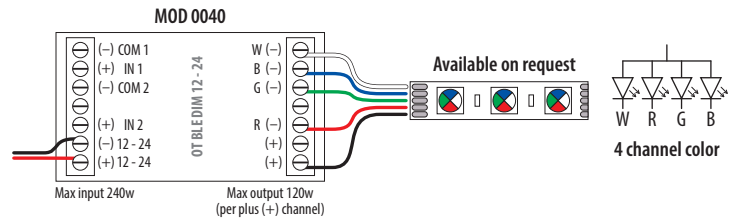

Tunable white

Q-lights Linear Light 24V - Wiring diagram

Minimum wire thickness for guaranteed maximum output (100W)

		Cable article number		
		mm ²	100m black	100m red
L _{max} = Total cable length (m)	10-20	2,5	200012-003-01	200012-003-02
	20-40	4	200012-004-01	200012-004-02

3

Optional: internet / smart home connection

Optional
200037-006 (IP68)

Optional: internet / smart home connection

Simultaneous control

Wiring for MOD 0040

Simultaneous control

Single channel

Four channel colour

Three channel colour

Tunable white

Q-lights Linear Light 24V - Wiring diagram

Minimum wire thickness for guaranteed maximum output (100W)

		Cable article number	
		mm ²	
L _{max} = Total cable length (m)	10-20	2,5	200012-003-01 200012-003-02
	20-40	4	200012-004-01 200012-004-02

Three channel colour

Tunable white