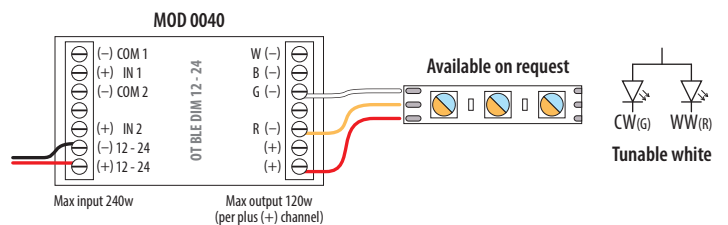

2

Optional: internet / smart home connection

Optional
200037-006 (IP68)

Optional: internet / smart home connection

Wiring for MOD 0040

Single channel

Four channel colour

Three channel colour

Tunable white

Q-lights Linear Light 24V - Wiring diagram

Minimum wire thickness for guaranteed maximum output (100W)

		Cable article number		
		mm ²	100m black	100m red
L _{max} = Total cable length (m)	10-20	2,5	200012-003-01	200012-003-02
	20-40	4	200012-004-01	200012-004-02

3

Optional: internet / smart home connection

Optional
200037-006 (IP68)

Optional: internet / smart home connection

Simultaneous control

Wiring for MOD 0040

Simultaneous control

Single channel