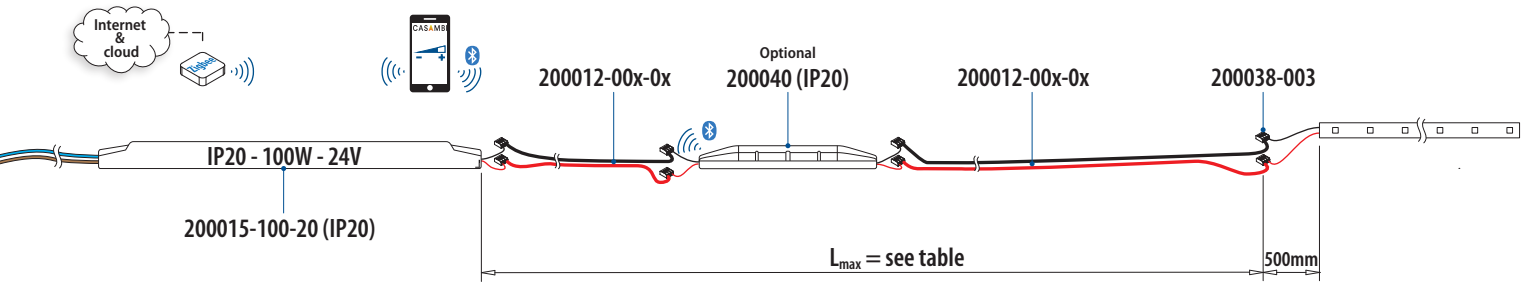

Optional
200037-006 (IP68)

Optional: internet / smart home connection