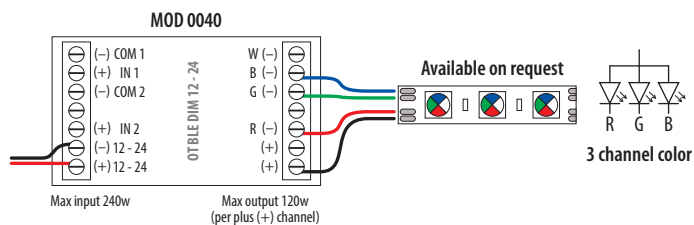

Four channel colour

Three channel colour

Tunable white

Q-lights Linear Light 24V - Wiring diagram

Minimum wire thickness for guaranteed maximum output (100W)

		Cable article number	
		mm ²	
L _{max} = Total cable length (m)	10-20	2,5	200012-003-01 200012-003-02
	20-40	4	200012-004-01 200012-004-02

4

Optional: internet / smart home connection

Optional: internet / smart home connection

Separate control

Wiring for MOD 0040

Separate control

Single channel

Four channel colour

Three channel colour

Tunable white