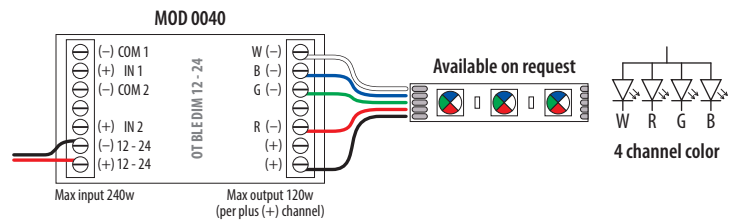

Q-lights Linear Light 24V - Wiring diagram

Minimum wire thickness for guaranteed maximum output (100W)

Cable article number

	mm ²	100m black	100m red
L = Total cable length (m)	0-10	200012-001-01	200012-001-02

1

Optional: internet / smart home connection

Optional: internet / smart home connection

Wiring for MOD 0040

Single channel

Four channel colour

Three channel colour

Tunable white

Q-lights Linear Light 24V - Wiring diagram

Minimum wire thickness for guaranteed maximum output (100W)

		Cable article number		
		mm ²	100m black	100m red
L _{max} = Total cable length (m)	10-20	2,5	200012-003-01	200012-003-02
	20-40	4	200012-004-01	200012-004-02

Tunable white

Q-lights Linear Light 24V - Wiring diagram

Minimum wire thickness for guaranteed maximum output (100W)

		Cable article number		
		mm ²	100m black	100m red
L _{max} = Total cable length (m)	10-20	2,5	200012-003-01	200012-003-02
	20-40	4	200012-004-01	200012-004-02