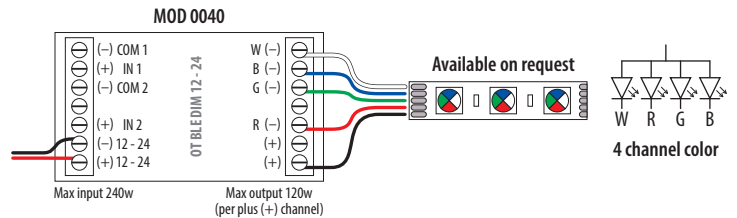

Tunable white

Q-lights Linear Light 24V - Wiring diagram

Minimum wire thickness for guaranteed maximum output (100W)

		Cable article number		
		mm ²	100m black	100m red
L _{max} = Total cable length (m)	10-20	2,5	200012-003-01	200012-003-02
	20-40	4	200012-004-01	200012-004-02

Four channel colour

Three channel colour

Tunable white

Q-lights Linear Light 24V - Wiring diagram

Minimum wire thickness for guaranteed maximum output (100W)

		Cable article number	
		mm ²	
L _{max} = Total cable length (m)	10-20	2,5	200012-003-01 200012-003-02
	20-40	4	200012-004-01 200012-004-02

4

Optional: internet / smart home connection

Optional: internet / smart home connection

Separate control

Wiring for MOD 0040

Separate control

Single channel

Four channel colour

Three channel colour

Tunable white