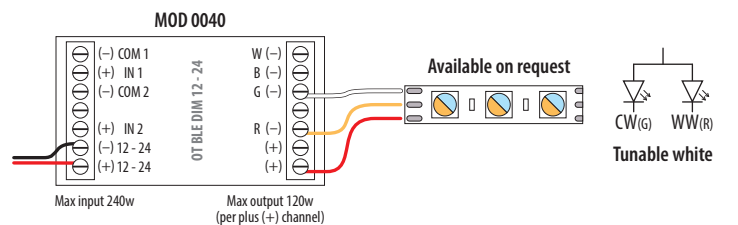

Tunable white

Q-lights Linear Light 24V - Wiring diagram

Minimum wire thickness for guaranteed maximum output (100W)

		Cable article number		
		mm ²	100m black	100m red
L _{max} = Total cable length (m)	10-20	2,5	200012-003-01	200012-003-02
	20-40	4	200012-004-01	200012-004-02

3

Optional: internet / smart home connection

Optional
200037-006 (IP68)

Optional: internet / smart home connection

Simultaneous control

Wiring for MOD 0040

Simultaneous control

Single channel

Four channel colour

Three channel colour

Tunable white

Q-lights Linear Light 24V - Wiring diagram

Minimum wire thickness for guaranteed maximum output (100W)

		Cable article number	
		mm ²	
L _{max} = Total cable length (m)	10-20	2,5	200012-003-01 200012-003-02
	20-40	4	200012-004-01 200012-004-02

4

Optional: internet / smart home connection

Optional: internet / smart home connection

Separate control

Wiring for MOD 0040

Separate control

Single channel

Four channel colour