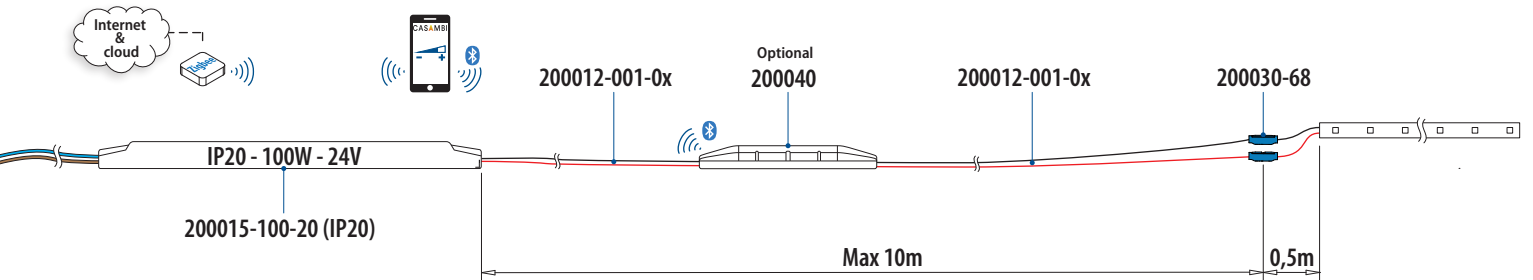

# Q-lights Linear Light 24V - Wiring diagram

Minimum wire thickness for guaranteed maximum output (100W)

Cable article number

	mm <sup>2</sup>	100m black	100m red
L = Total cable length (m)	0-10	200012-001-01	200012-001-02

1

Optional: internet / smart home connection

Optional: internet / smart home connection

### Single channel