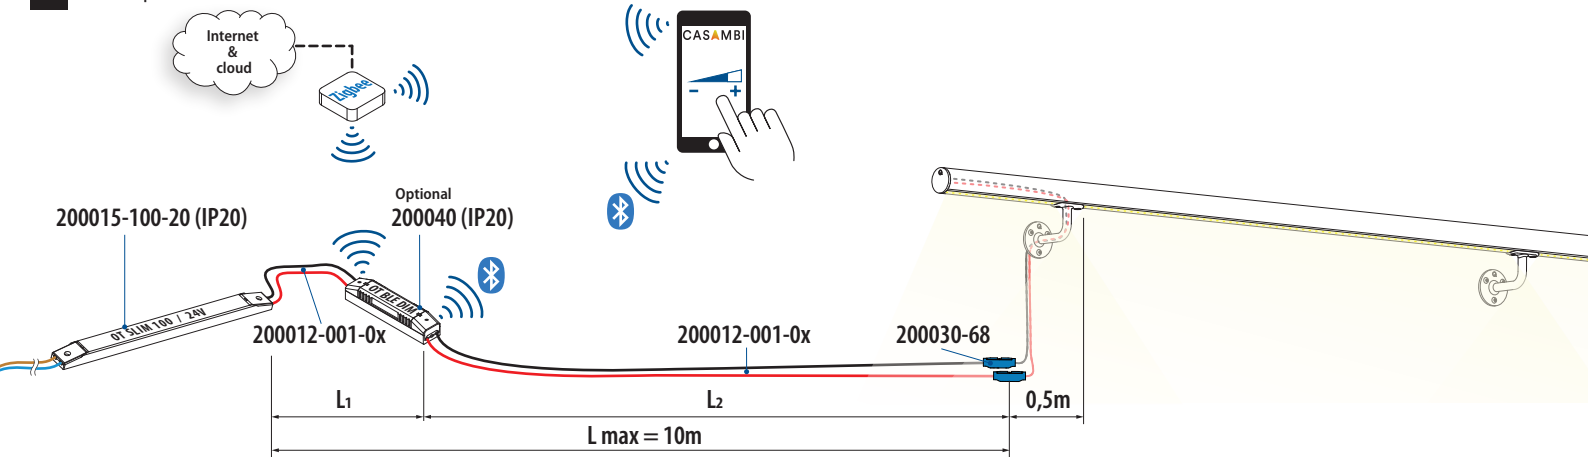

# Q-lights Linear Light 24V - Wiring diagram

Minimum wire thickness for guaranteed maximum output (100W)

Cable article number

	mm <sup>2</sup>	100m black	100m red
L = Total cable length (m)	0-10	200012-001-01	200012-001-02

1

Optional: internet / smart home connection

Optional: internet / smart home connection

### Single channel

### Tunable white