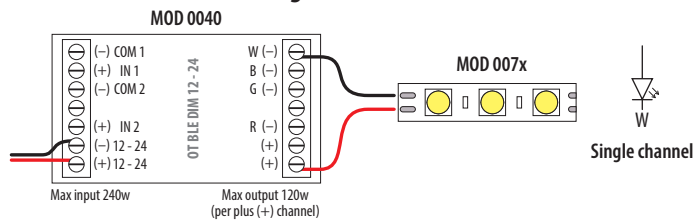

# Q-lights Linear Light 24V - Wiring diagram

Minimum wire thickness for guaranteed maximum output (100W)

Cable article number

	mm <sup>2</sup>	100m black	100m red
L = Total cable length (m)	0-10	200012-001-01	200012-001-02

### Single channel