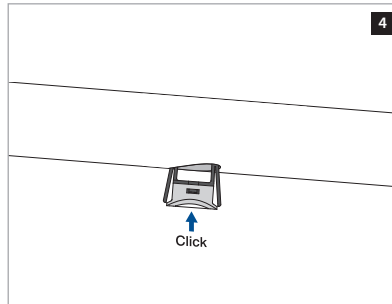

Assembly video:
<https://q-ne.ws/3td7Doj>

ASSEMBLY GUIDE

190051-24x-xx-50

Handrails

Q-LIGHTS SPOTLIGHT - LED spotlights, 12V

Q-INFO MOD 0051

190051-24x-xx-50

Handrails