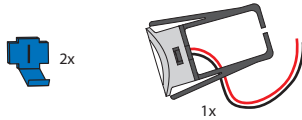

Assembly video:
<https://q-ne.ws/3td7Doj>

ASSEMBLY GUIDE

190051-24x-xx-50

Handrails

Q-LIGHTS SPOTLIGHT - LED spotlights, 12V

Q-INFO MOD 0051

190051-24x-xx-50

Handrails