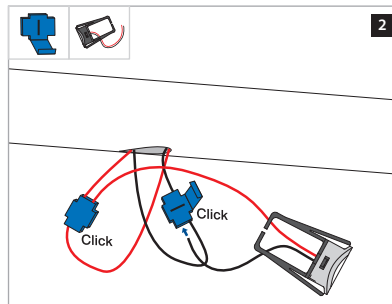

Assembly video:
<https://q-ne.ws/3td7Doj>

ASSEMBLY GUIDE

190051-24x-xx-50

Handrails

Q-LIGHTS SPOTLIGHT - LED spotlights, 12V

Q-INFO MOD 0051

190051-24x-xx-50

Handrails