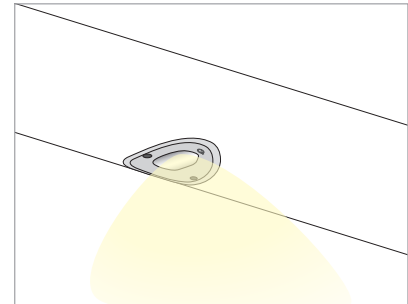

Assembly video:
<https://q-ne.ws/3td7Doj>

ASSEMBLY GUIDE

190051-24x-xx-50

Handrails

Q-LIGHTS SPOTLIGHT - LED spotlights, 12V

Q-INFO MOD 0051

190051-24x-xx-50

Handrails

Q-LIGHTS SPOTLIGHT - LED spotlights, deinstallation

Q-INFO MOD 1033