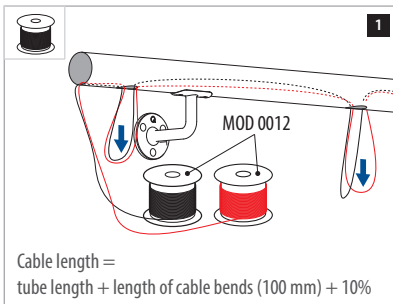

Assembly video:
<https://q-ne.ws/3td7Doj>

ASSEMBLY GUIDE

190051-24x-xx-50

Handrails

Q-LIGHTS SPOTLIGHT - LED spotlights, 12V

Q-INFO MOD 0051

190051-24x-xx-50

Handrails