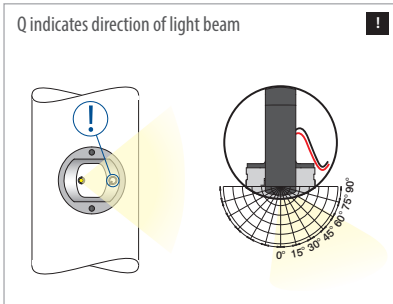

Assembly video:
<https://q-ne.ws/3td7Doj>

ASSEMBLY GUIDE

190051-24x-xx-50

Handrails

Q-LIGHTS SPOTLIGHT - LED spotlights, 12V

Q-INFO MOD 0051

190051-24x-xx-50

Handrails