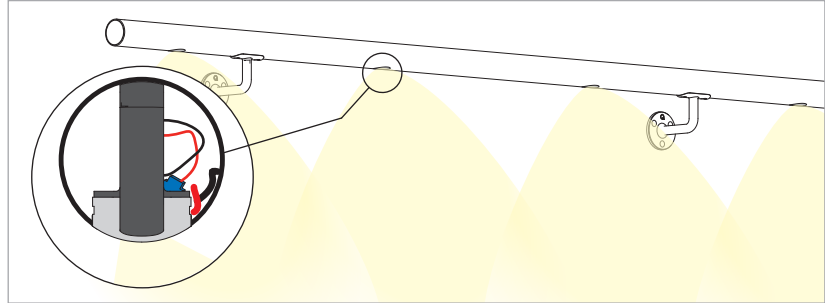

Assembly video:
<https://q-ne.ws/3td7Doj>

ASSEMBLY GUIDE

190051-24x-xx-50

Handrails

Q-LIGHTS SPOTLIGHT - LED spotlights, 12V

Q-INFO MOD 0051

190051-24x-xx-50

Handrails

Q-LIGHTS SPOTLIGHT - LED spotlights, deinstallation

Q-INFO MOD 1033