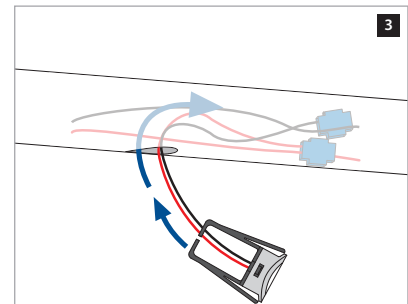

Assembly video:
<https://q-ne.ws/3td7Doj>

ASSEMBLY GUIDE

190051-24x-xx-50

Handrails

Q-LIGHTS SPOTLIGHT - LED spotlights, 12V

Q-INFO MOD 0051

190051-24x-xx-50

Handrails