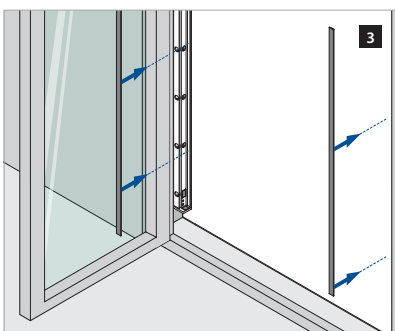

7

Assembly video:
<https://q-ne.ws/3vsZL5a>

ASSEMBLY GUIDE

166839-011-00-xx

Wall mount profile
EASY GLASS® VIEW - Reveal mounting

Q-INFO MOD 6839

Assembly
video:
[https://q-ne.
ws/3vsZL5a](https://q-ne.ws/3vsZL5a)

ASSEMBLY GUIDE

166839-011-00-xx

Wall mount profile

EASY GLASS® VIEW - Frame mounting

Q-INFO MOD 6839