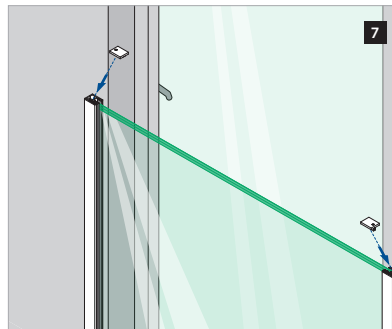

Assembly video:
<https://q-ne.ws/3vsZL5a>

ASSEMBLY GUIDE

166839-011-00-xx

Wall mount profile

EASY GLASS® VIEW - Facade mounting

Q-INFO MOD 6839

Included
166839-011-00-xx (set)

Order additionally
206830-211-xx

7

Assembly video:
<https://q-ne.ws/3vsZL5a>

ASSEMBLY GUIDE

166839-011-00-xx

Wall mount profile
EASY GLASS® VIEW - Reveal mounting

Q-INFO MOD 6839

Assembly
video:
[https://q-ne.
ws/3vsZL5a](https://q-ne.ws/3vsZL5a)