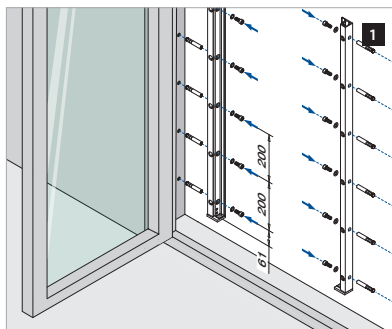

7

Assembly video:
<https://q-ne.ws/3vsZL5a>

ASSEMBLY GUIDE

166839-011-00-xx

Wall mount profile
EASY GLASS® VIEW - Reveal mounting

Q-INFO MOD 6839

Assembly
video:
[https://q-ne.
ws/3vsZL5a](https://q-ne.ws/3vsZL5a)