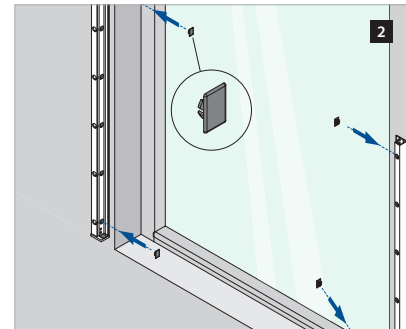

Assembly video:
<https://q-ne.ws/3vsZL5a>

ASSEMBLY GUIDE

166839-011-00-xx

Wall mount profile

EASY GLASS® VIEW - Facade mounting

Q-INFO MOD 6839

Included
166839-011-00-xx (set)

Order additionally
206830-211-xx

Q-2.5

1

2

3

4

5

6

Q-65
Q-spray
200620

7