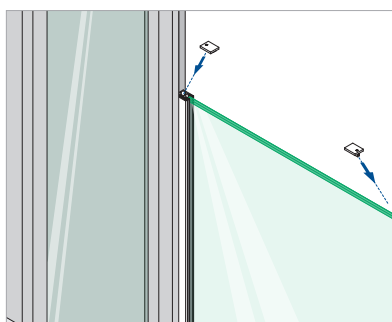

7

Assembly video:
<https://q-ne.ws/3vsZL5a>

ASSEMBLY GUIDE

166839-011-00-xx

Wall mount profile
EASY GLASS® VIEW - Reveal mounting

Q-INFO MOD 6839

Assembly
video:
[https://q-ne.
ws/3vsZL5a](https://q-ne.ws/3vsZL5a)