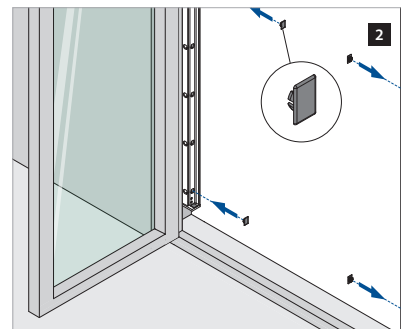

7

Assembly video:
<https://q-ne.ws/3vsZL5a>

ASSEMBLY GUIDE

166839-011-00-xx

Wall mount profile
EASY GLASS® VIEW - Reveal mounting

Q-INFO MOD 6839

Assembly
video:
[https://q-ne.
ws/3vsZL5a](https://q-ne.ws/3vsZL5a)