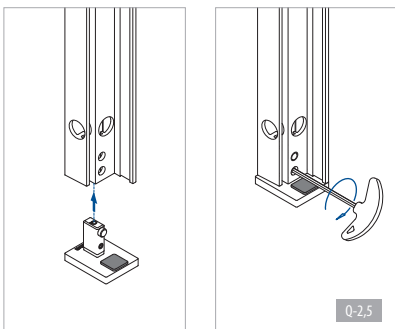

7

Assembly video:
<https://q-ne.ws/3vsZL5a>

ASSEMBLY GUIDE

166839-011-00-xx

Wall mount profile
EASY GLASS® VIEW - Reveal mounting

Q-INFO MOD 6839

Assembly
video:
[https://q-ne.
ws/3vsZL5a](https://q-ne.ws/3vsZL5a)