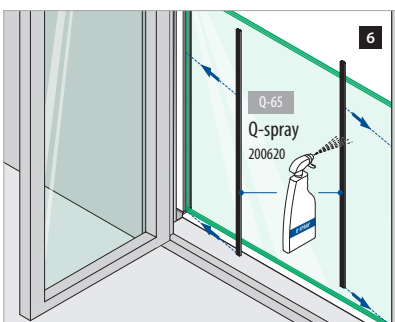

7

Assembly video:
<https://q-ne.ws/3vsZL5a>

ASSEMBLY GUIDE

166839-011-00-xx

Wall mount profile
EASY GLASS® VIEW - Reveal mounting

Q-INFO MOD 6839

Assembly
video:
[https://q-ne.
ws/3vsZL5a](https://q-ne.ws/3vsZL5a)