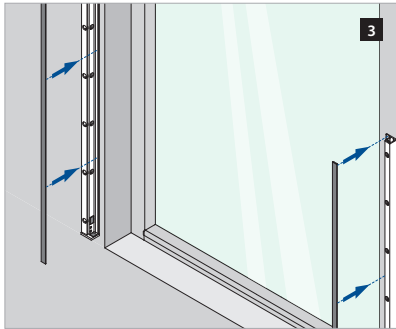

Assembly video:
<https://q-ne.ws/3vsZL5a>

ASSEMBLY GUIDE

166839-011-00-xx

Wall mount profile

EASY GLASS® VIEW - Facade mounting

Q-INFO MOD 6839

Included
166839-011-00-xx (set)

Order additionally
206830-211-xx

Q-2.5

1

2

3

4

5

6

Q-65
Q-spray
200620

7