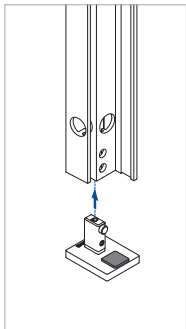

Assembly video:
<https://q-ne.ws/3vsZL5a>

ASSEMBLY GUIDE

166839-011-00-xx

Wall mount profile

EASY GLASS® VIEW - Facade mounting

Q-INFO MOD 6839

Included
166839-011-00-xx (set)

Order additionally
206830-211-xx