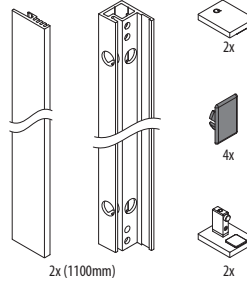

Assembly video:
<https://q-ne.ws/3vsZL5a>

ASSEMBLY GUIDE

166839-011-00-xx

Wall mount profile

EASY GLASS® VIEW - Facade mounting

Q-INFO MOD 6839

Included
166839-011-00-xx (set)

Order additionally
206830-211-xx