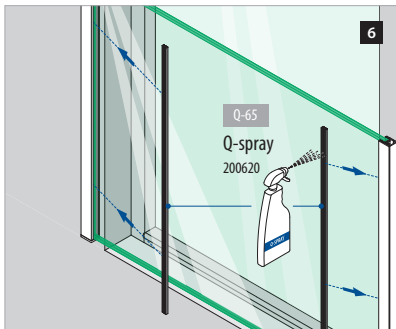

6

Q-65
Q-spray
200620