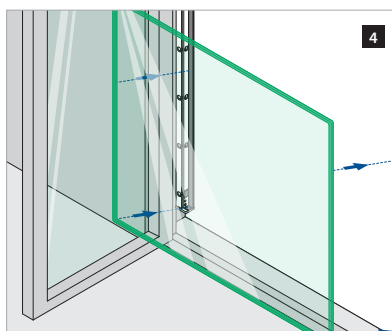

7

Assembly video:
<https://q-ne.ws/3vsZL5a>

ASSEMBLY GUIDE

166839-011-00-xx

Wall mount profile
EASY GLASS® VIEW - Reveal mounting

Q-INFO MOD 6839

Assembly
video:
[https://q-ne.
ws/3vsZL5a](https://q-ne.ws/3vsZL5a)

ASSEMBLY GUIDE

166839-011-00-xx

Wall mount profile

EASY GLASS® VIEW - Frame mounting

Q-INFO MOD 6839