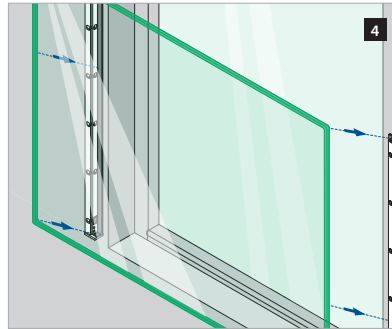

Assembly video:
<https://q-ne.ws/3vsZL5a>

ASSEMBLY GUIDE

166839-011-00-xx

Wall mount profile

EASY GLASS® VIEW - Facade mounting

Q-INFO MOD 6839

Included
166839-011-00-xx (set)

Order additionally
206830-211-xx

Q-2.5

1

2

3

4

5

6

Q-65
Q-spray
200620

7