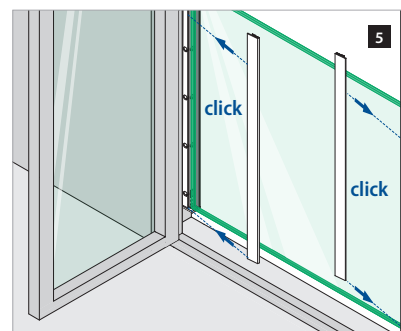

7

Assembly video:
<https://q-ne.ws/3vsZL5a>

ASSEMBLY GUIDE

166839-011-00-xx

Wall mount profile
EASY GLASS® VIEW - Reveal mounting

Q-INFO MOD 6839

Assembly
video:
[https://q-ne.
ws/3vsZL5a](https://q-ne.ws/3vsZL5a)