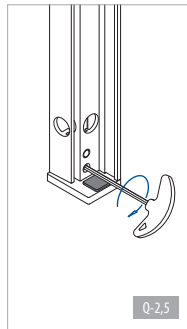

Assembly video:
<https://q-ne.ws/3vsZL5a>

ASSEMBLY GUIDE

166839-011-00-xx

Wall mount profile

EASY GLASS® VIEW - Facade mounting

Q-INFO MOD 6839

Included
166839-011-00-xx (set)

Order additionally
206830-211-xx