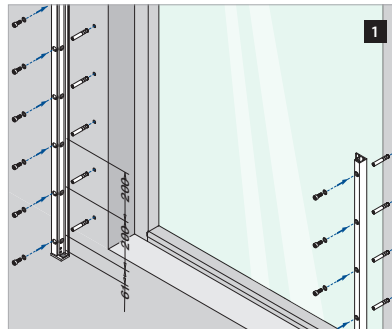

Assembly video:
<https://q-ne.ws/3vsZL5a>

ASSEMBLY GUIDE

166839-011-00-xx

Wall mount profile

EASY GLASS® VIEW - Facade mounting

Q-INFO MOD 6839

Included
166839-011-00-xx (set)

Order additionally
206830-211-xx

Q-2.5

1

2

3

4

5

6

Q-65
Q-spray
200620

7