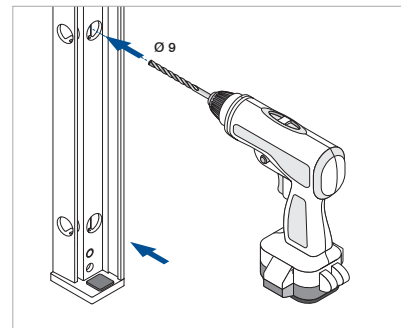

7

Assembly video:
<https://q-ne.ws/3vsZL5a>

ASSEMBLY GUIDE

166839-011-00-xx

Wall mount profile
EASY GLASS® VIEW - Reveal mounting

Q-INFO MOD 6839

Assembly
video:
[https://q-ne.
ws/3vsZL5a](https://q-ne.ws/3vsZL5a)