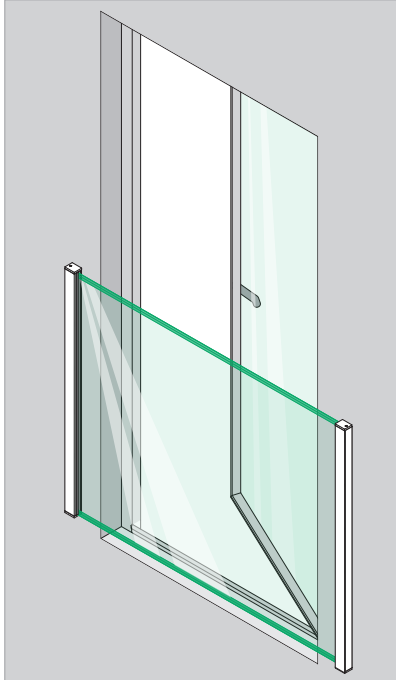

Assembly video:
<https://q-ne.ws/3vsZL5a>

ASSEMBLY GUIDE

166839-011-00-xx

Wall mount profile

EASY GLASS® VIEW - Facade mounting

Q-INFO MOD 6839

Included
166839-011-00-xx (set)

Order additionally
206830-211-xx

7

Assembly video:
<https://q-ne.ws/3vsZL5a>

ASSEMBLY GUIDE

166839-011-00-xx

Wall mount profile
EASY GLASS® VIEW - Reveal mounting

Q-INFO MOD 6839

Assembly
video:
[https://q-ne.
ws/3vsZL5a](https://q-ne.ws/3vsZL5a)