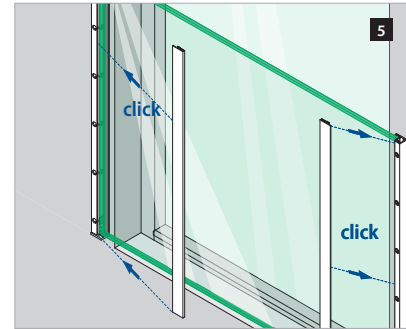

Assembly video:
<https://q-ne.ws/3vsZL5a>

ASSEMBLY GUIDE

166839-011-00-xx

Wall mount profile

EASY GLASS® VIEW - Facade mounting

Q-INFO MOD 6839

Included
166839-011-00-xx (set)

Order additionally
206830-211-xx

Q-2.5

1

2

3

4

5

6

Q-65
Q-spray
200620

7