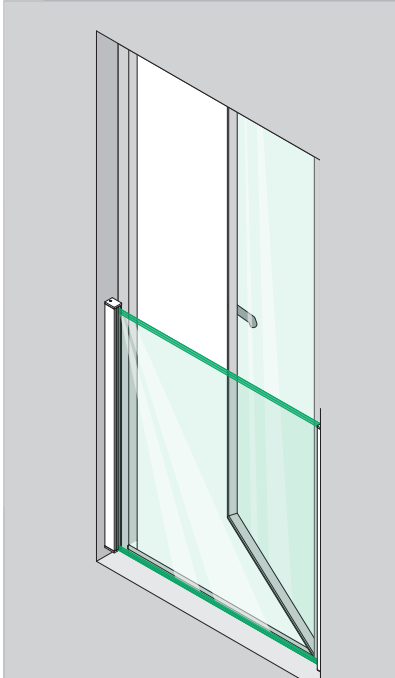

Assembly video:
<https://q-ne.ws/3vsZL5a>

ASSEMBLY GUIDE

166839-011-00-xx

Wall mount profile

EASY GLASS® VIEW - Facade mounting

Q-INFO MOD 6839

Included
166839-011-00-xx (set)

Order additionally
206830-211-xx

7

Assembly video:
<https://q-ne.ws/3vsZL5a>

ASSEMBLY GUIDE

166839-011-00-xx

Wall mount profile
EASY GLASS® VIEW - Reveal mounting

Q-INFO MOD 6839

Assembly
video:
[https://q-ne.
ws/3vsZL5a](https://q-ne.ws/3vsZL5a)

ASSEMBLY GUIDE

166839-011-00-xx

Wall mount profile

EASY GLASS® VIEW - Frame mounting

Q-INFO MOD 6839