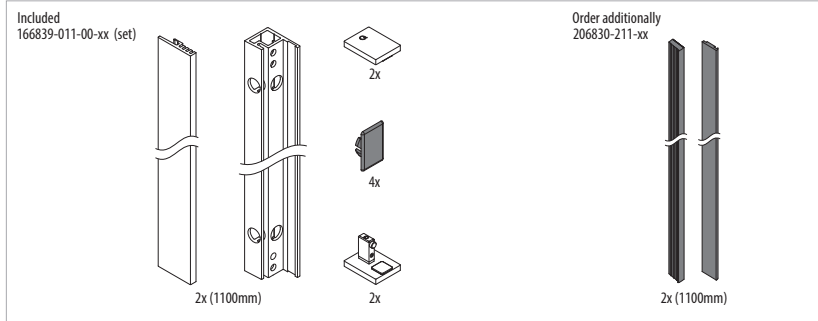

7

Assembly video:
<https://q-ne.ws/3vsZL5a>

ASSEMBLY GUIDE

166839-011-00-xx

Wall mount profile
EASY GLASS® VIEW - Reveal mounting

Q-INFO MOD 6839

Assembly
video:
[https://q-ne.
ws/3vsZL5a](https://q-ne.ws/3vsZL5a)