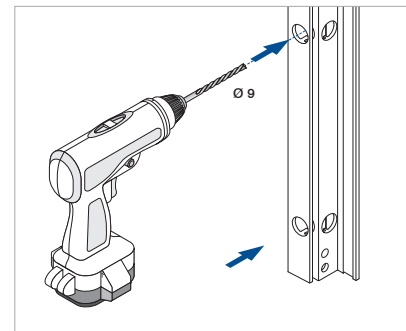

Assembly video:
<https://q-ne.ws/3vsZL5a>

ASSEMBLY GUIDE

166839-011-00-xx

Wall mount profile

EASY GLASS® VIEW - Facade mounting

Q-INFO MOD 6839

Included
166839-011-00-xx (set)

Order additionally
206830-211-xx