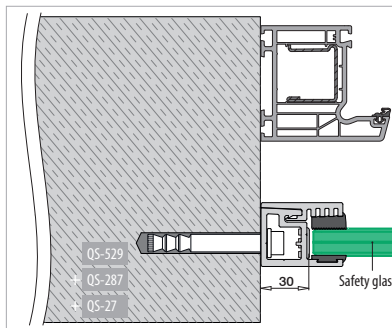

7

Assembly video:
<https://q-ne.ws/3vsZL5a>

ASSEMBLY GUIDE

166839-011-00-xx

Wall mount profile
EASY GLASS® VIEW - Reveal mounting

Q-INFO MOD 6839

Assembly
video:
[https://q-ne.
ws/3vsZL5a](https://q-ne.ws/3vsZL5a)