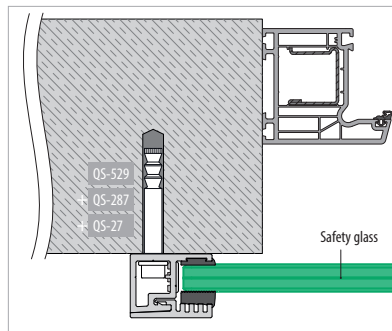

Assembly video:
<https://q-ne.ws/3vsZL5a>

ASSEMBLY GUIDE

166839-011-00-xx

Wall mount profile

EASY GLASS® VIEW - Facade mounting

Q-INFO MOD 6839

Included
166839-011-00-xx (set)

Order additionally
206830-211-xx